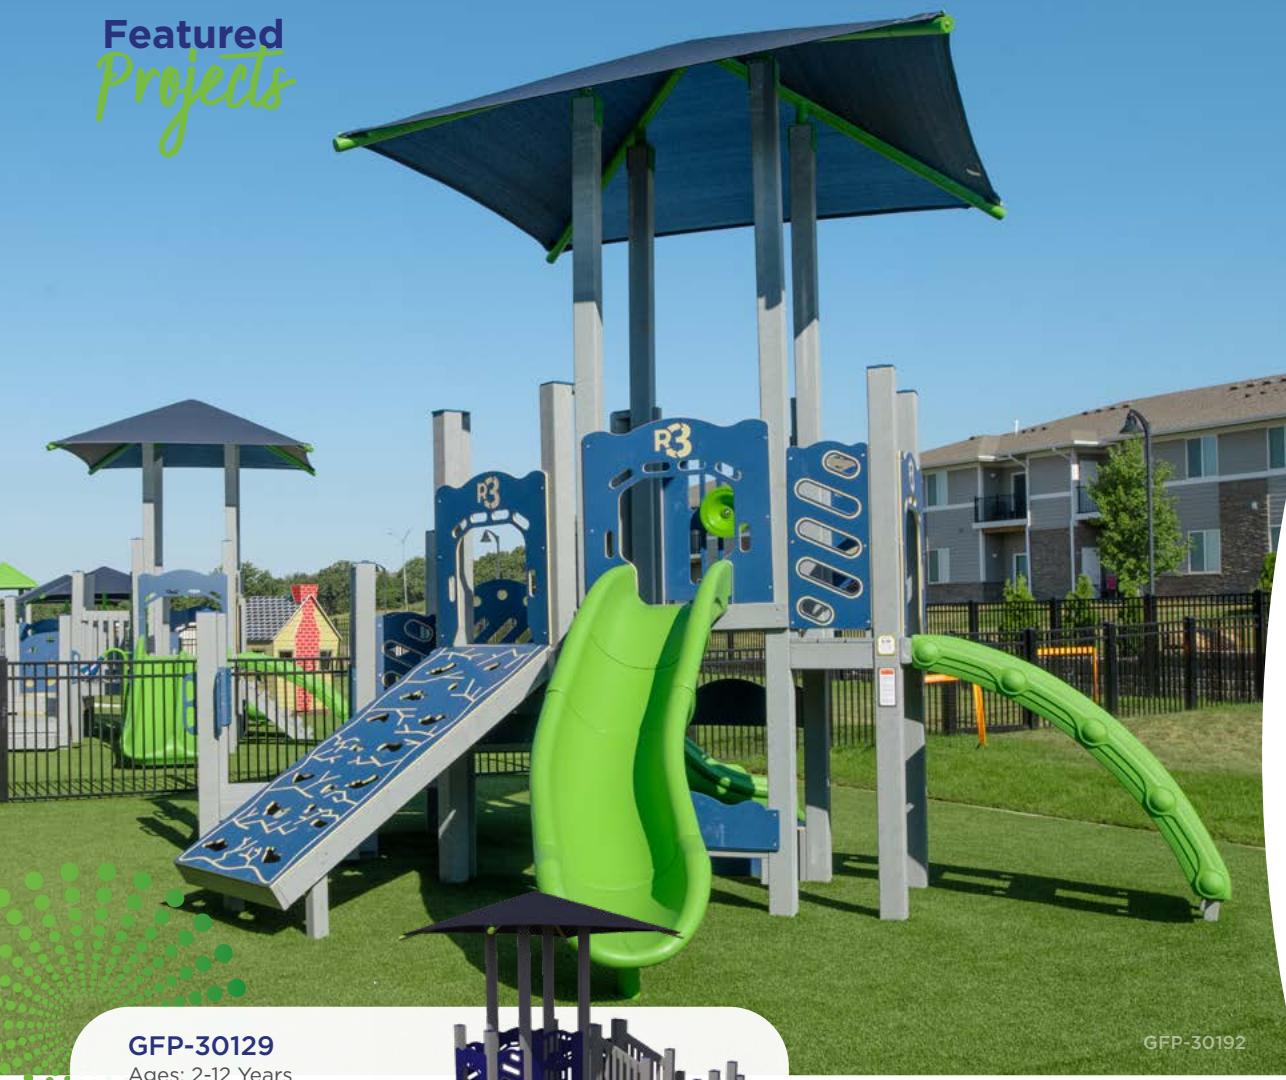

GFP-30192

GFP-30129
Ages: 2-12 Years
Use Zone: 34' x 31'
Available Without Shade
GFP-30129-1