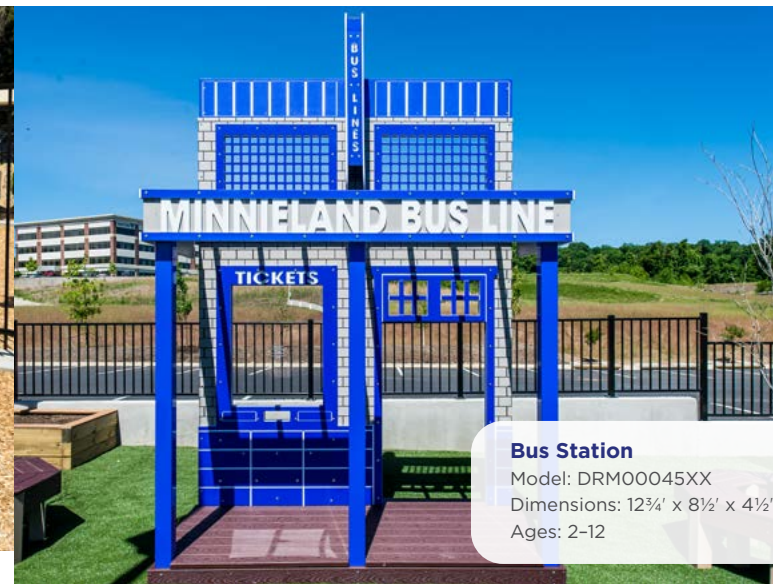

Sink & Stove Combo
Model: 47214

Flower Box
5' Playhouse Model: PLH10012XX

Tot Table and Chairs
Model: 47210

Dramatic Play Modern Play Facades

Custom Designs Available

Bus Station
Model: DRM00045XX
Dimensions: 12¾' x 8½' x 4½'
Ages: 2-12