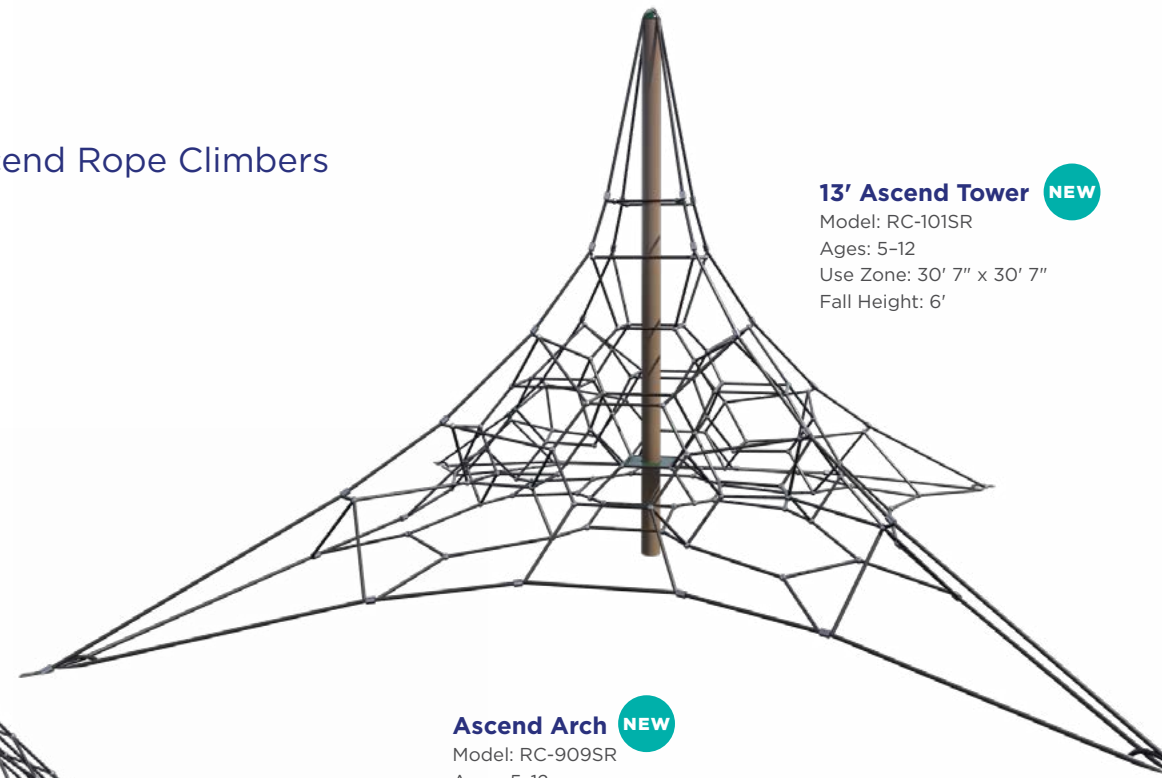

Physical Play Ascend Rope Climbers

13' Ascend Tower **NEW**
Model: RC-101SR
Ages: 5-12
Use Zone: 30' 7" x 30' 7"
Fall Height: 6'