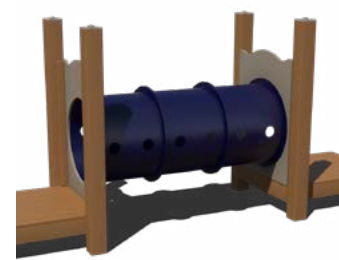

Components Deck Connectors