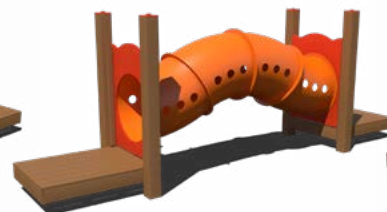

Components Deck Connectors