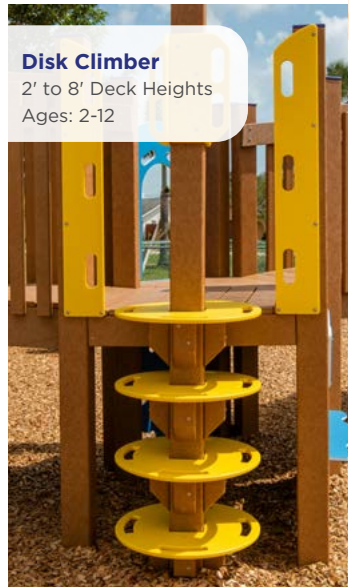

Pent Climber
3' and 5' Decks Only
Ages: 2-5, 5-12

Mountain Climber
3' and 5' Decks Only
Ages: 5-12

Chain Link Climber
4' and 5' Decks Only
Ages: 2-5, 5-12

PVC Cargo Net Climber
4' to 5' Decks
Ages: 2-5, 5-12

Clover Climber
2' to 8' Decks
Ages: 2-5, 5-12

Components Climbers & Steps

Bedrock Climber
3' and 4' Decks Only
Ages: 2-5, 5-12

Rock Wall Climber
2' to 8' Deck Heights
Ages: 2-5, 5-12

Education Climber
4' and 5' Decks Only
Ages: 2-5, 5-12

Tree Climber
2' to 8' Deck Heights
Ages: 2-5, 5-12

Ramp Climber
2' to 6' Deck Heights
Ages: 2-5, 5-12
Rock or Block Grips Available

Vertical Rung Ladder
2' to 8' Deck Heights
Ages: 2-5, 5-12

Disk Climber
2' to 8' Deck Heights
Ages: 2-12