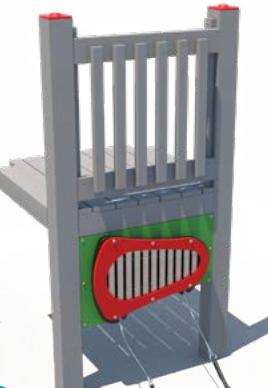

NEW Solo
Ages: 2-12
Ground-Level Only
Aluminum or Fiberglass Keys