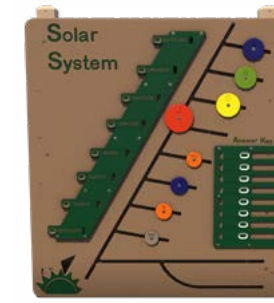

Rain Gauge
Model: 49030
Ages: 2-12

Solar System Panel
Model: RECF0053XX
Ages: 2-12
Arrange planets based on their proximity to the sun, size, etc.

MathMagic Sandbox
6' Model: RECF0074XX
8' Model: RECF0075XX
10' Model: RECF0076XX
Ages: 2-12
Locate buried materials using a grid formula