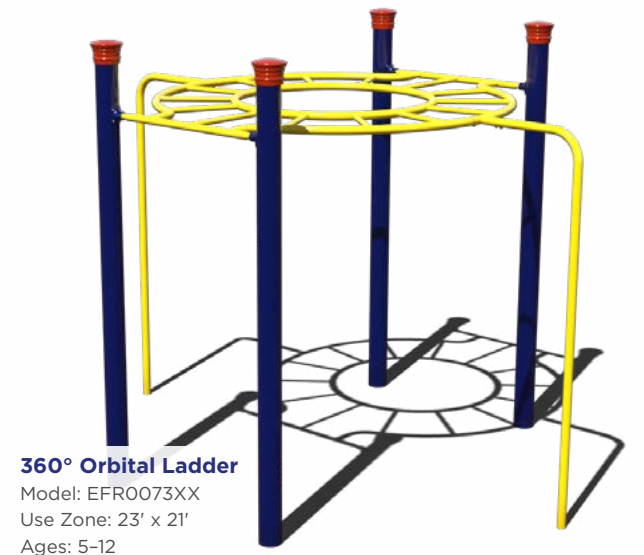

4' Log Bench
 Model: 4LB
 Dimensions: 4' x 2'

Tree Stump
 Ages: 2-5, 5-12
 Designs With or Without Moss
 12", 20", 28", 36" Heights

NEW **Physical Play** Overhead Ladders

Tri-Rung
 Model: AFR0111XX
 Use Zone: 16' x 21'
 Ages: 5-12