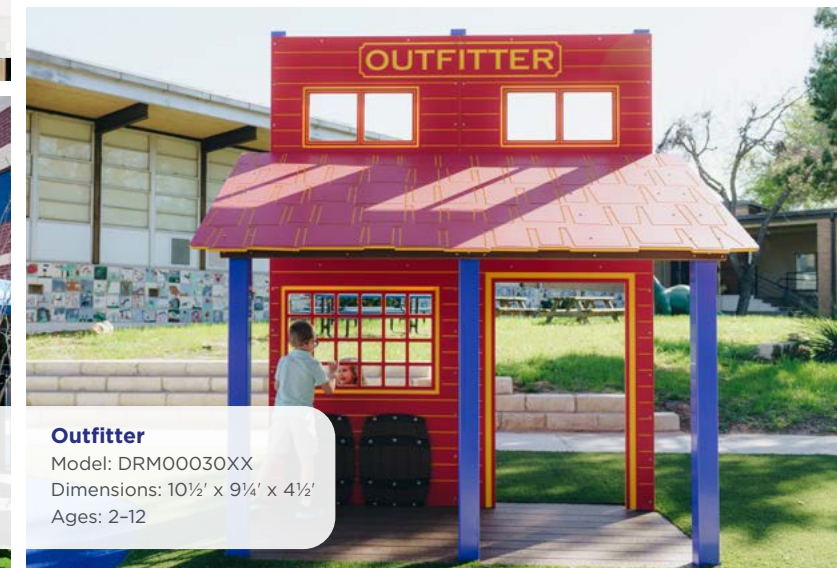

Market
Model: DRM00029XX
Dimensions: 12' x 9½' x 4½'
Ages: 2-12

Vet Clinic
Model: DRM00031XX
Dimensions: 12' x 8½' x 4½'
Ages: 2-12

Commissary
Model: DRM00035XX
Dimensions: 12¾' x 9½' x 4½'
Ages: 2-12

Outfitter
Model: DRM00030XX
Dimensions: 10½' x 9¼' x 4½'
Ages: 2-12