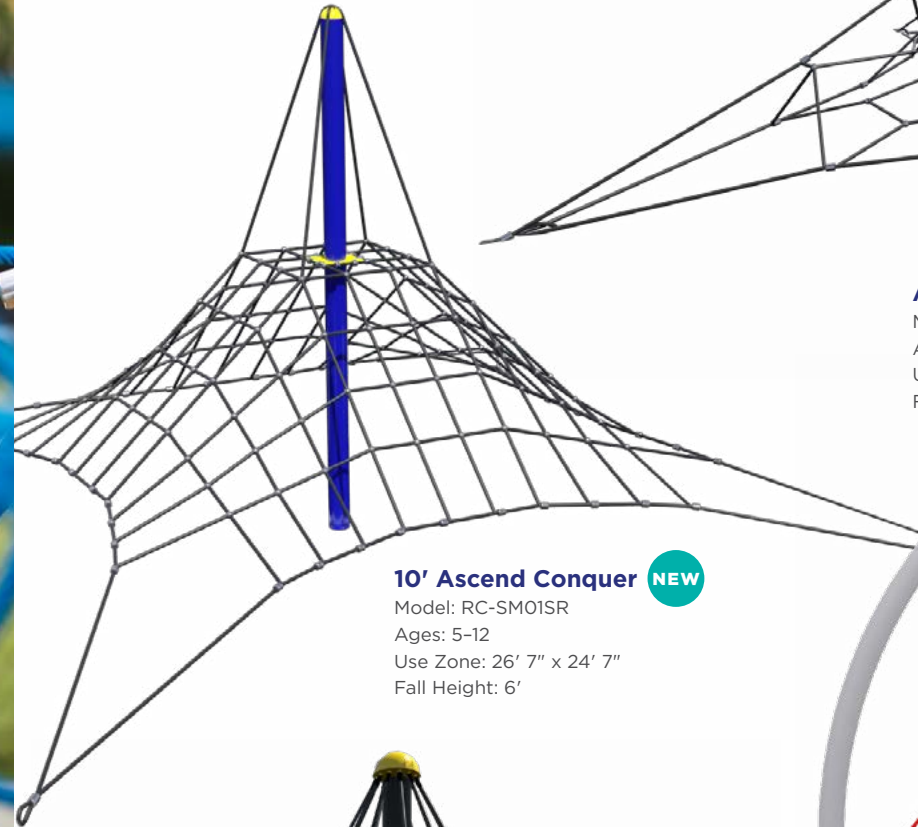

Physical Play Ascend Rope Climbers

13' Ascend Tower **NEW**
Model: RC-101SR
Ages: 5-12
Use Zone: 30' 7" x 30' 7"
Fall Height: 6'

Ascend Arch **NEW**
Model: RC-909SR
Ages: 5-12
Use Zone: 25' 6" x 25' 6"
Fall Height: 6'

10' Ascend Conquer **NEW**
Model: RC-SM01SR
Ages: 5-12
Use Zone: 26' 7" x 24' 7"
Fall Height: 6'

9' Ascend Web Whirl **NEW**
Model: RC-1200SR
Ages: 5-12
Use Zone: 18' 7" x 18' 7"
Fall Height: 4'

Rope Color Options