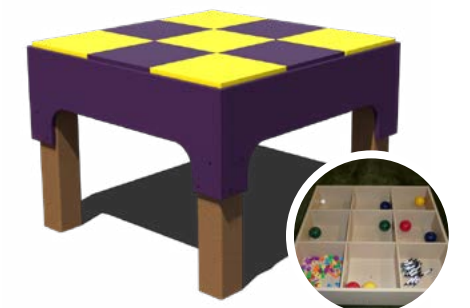

Storage and Activity Table
Model: 46250
Dimensions: 3' x 3' x 2'