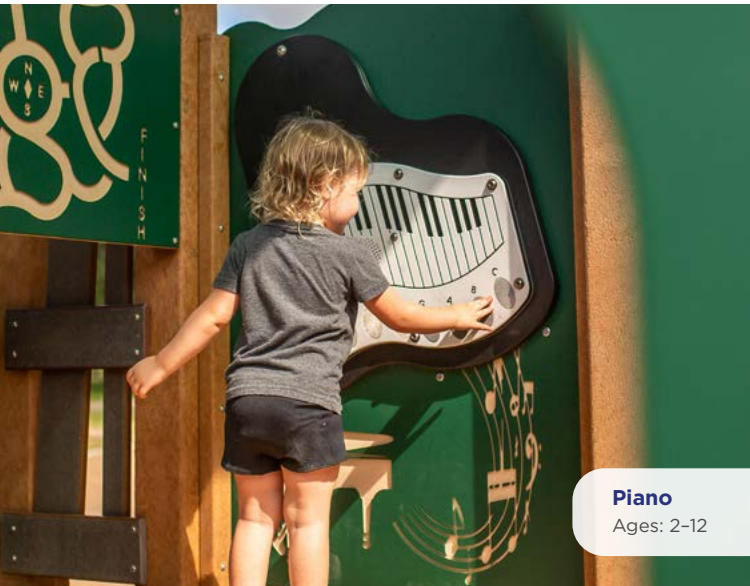

Sliding Pole
2' to 8' Deck Heights
Ages: 5-12

Coil Climber
3' to 8' Deck Heights
Ages: 2-5, 5-12

Steps
1' to 4' Deck Heights

Single & Double Parallel Bar
8' Length
Ages: 5-12

Wavy Deep Rung
8' Length
Ages: 5-12

Track Glide
10' Length
Ages: 5-12

Components Deck Connectors

Components Integrated Shade & Roofs

DID YOU KNOW? Most of our standard bridges and ramps allow us to connect decks of differing heights.

Components Panels

Piano
Ages: 2-12

Alpha
Ages: 2-5

Cafe & Market
Ages: 2-12
Ground-Level Only

Gear
Ages: 2-12

Parachute
Ages: 2-12

Half Maze
Ages: 2-12
Ground-Level Only

Bus
Ages: 2-12
Includes two steering wheels

Driving
Ages: 2-12
One or two steering wheels available

Window
Ages: 2-12

Slotted
Ages: 2-12

Geo
Ages: 2-5

Airplane
Ages: 2-12
Includes two control wheels

Frog Crawl Through
Ages: 2-12
Ground-Level Only

Nature
Ages: 2-12

Solar System
Ages: 2-12

NEW Radial Engine
Ages: 2-12