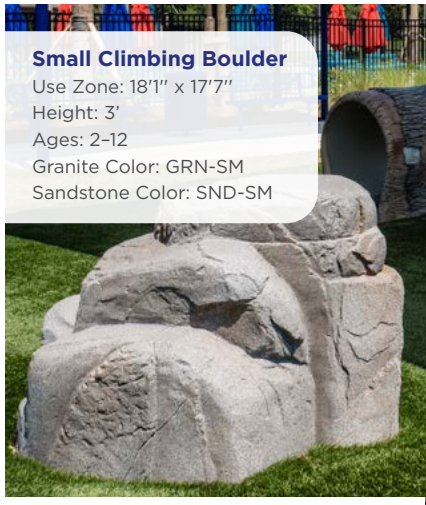

Horse Rider

Use Zone: 17' x 17'
Model: TFS0026XX
Ages: 12-23 Months, 2-5

Physical Play Nature-Inspired

Stepping Boulders Set
 Model: UP501
 Clearance Zone: 13' 11" x 20'
 Ages: 5-12
 Includes 3 Boulders

Stepping Turtles Set
 Model: 5ST
 Clearance Zone: 13' x 10'
 Ages: 2-12
 Includes 5 Steps

Small Climbing Boulder
 Use Zone: 18'1" x 17'7"
 Height: 3'
 Ages: 2-12
 Granite Color: GRN-SM
 Sandstone Color: SND-SM

Tree Slices Set
 Model: 5TSL
 Clearance Zone: 13' 9" x 21' 7"
 Ages: 2-12
 Includes 5 Steps