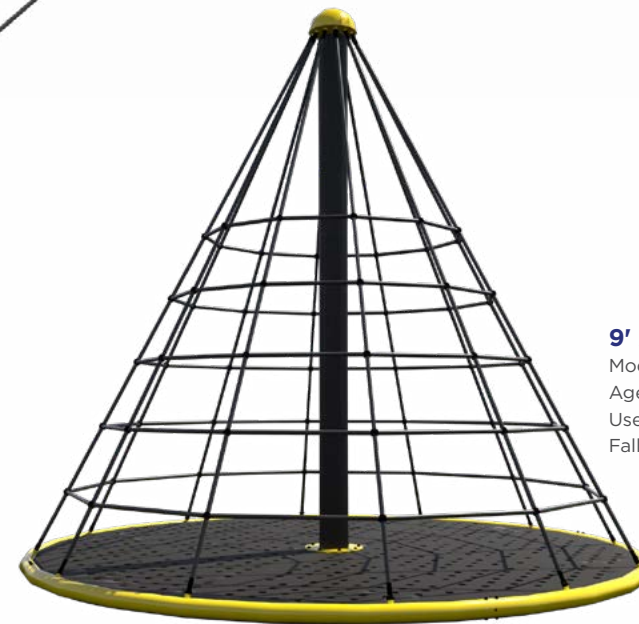

Physical Play Ascend Rope Climbers

13' Ascend Tower **NEW**
Model: RC-101SR
Ages: 5-12
Use Zone: 30' 7" x 30' 7"
Fall Height: 6'

Ascend Arch **NEW**
Model: RC-909SR
Ages: 5-12
Use Zone: 25' 6" x 25' 6"
Fall Height: 6'

10' Ascend Conquer **NEW**
Model: RC-SM01SR
Ages: 5-12
Use Zone: 26' 7" x 24' 7"
Fall Height: 6'

9' Ascend Web Whirl **NEW**
Model: RC-1200SR
Ages: 5-12
Use Zone: 18' 7" x 18' 7"
Fall Height: 4'

Rope Color Options