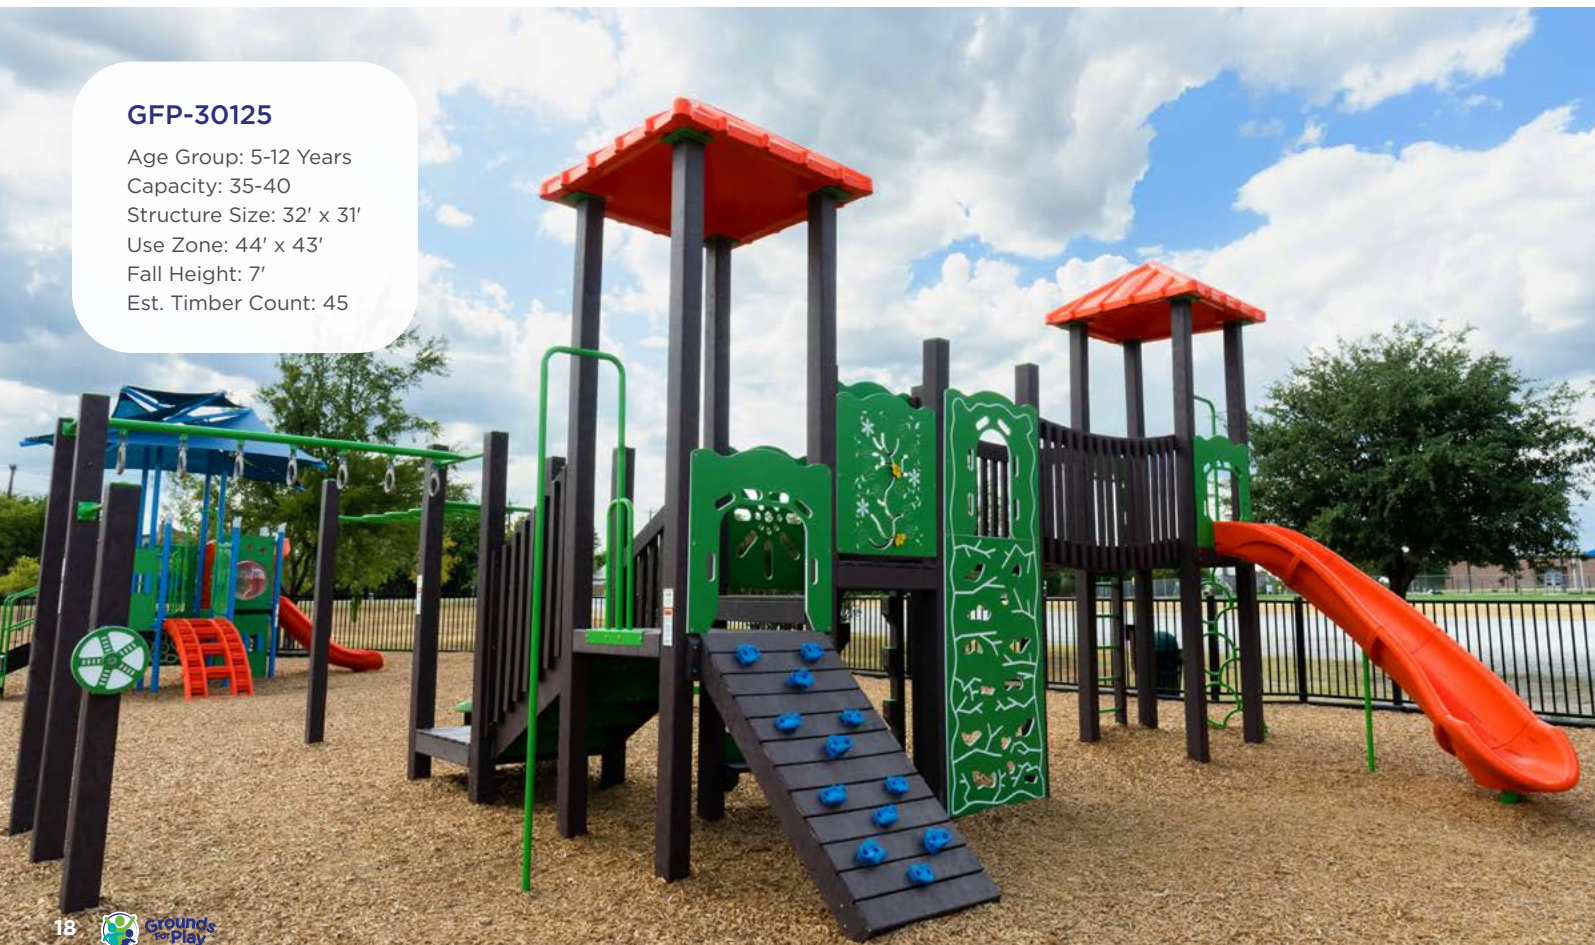

GFP-30125

Age Group: 5-12 Years
Capacity: 35-40
Structure Size: 32' x 31'
Use Zone: 44' x 43'
Fall Height: 7'
Est. Timber Count: 45