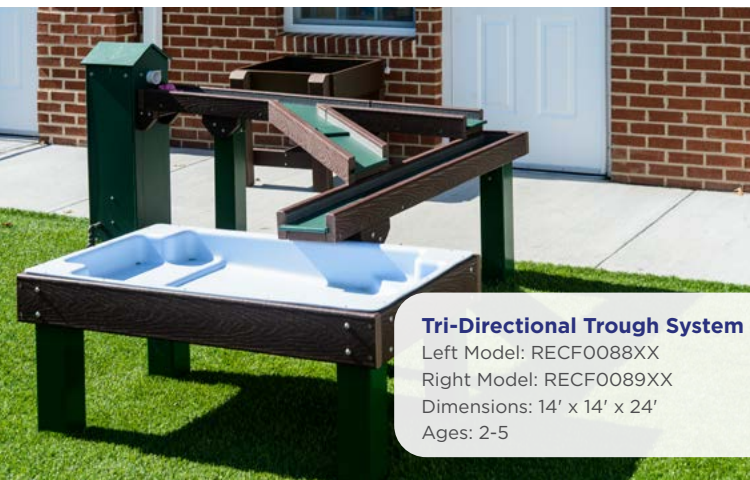

Standard Portable Water Table
Model: RECF0079XX
Dimensions: 45" x 27¾" x 25⅙"
Water Cover Table (44116) Also Available