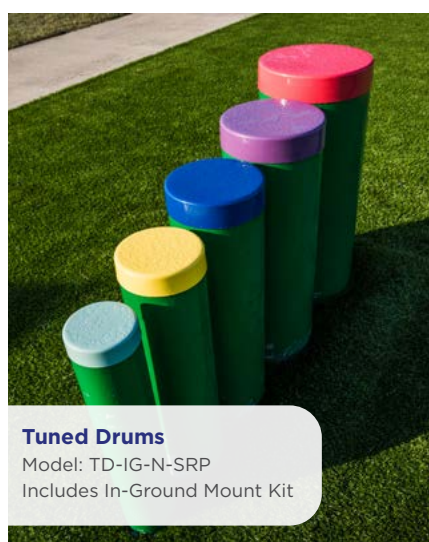

Griffin
Model: GRIF-IG-REC-SRP
Includes In-Ground Mount Kit

Rhythm
Model: RHYT-IG-REC-SRP
Includes In-Ground Mount Kit

Melody
Model: MELD-IG-REC-SRP
Includes In-Ground Mount Kit

Lily Pad Cymbals
Model: LPAD-G-IG-REC-SRP
Includes In-Ground Mount Kit