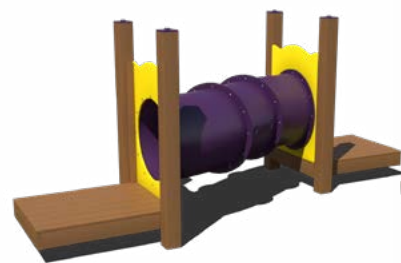

Components Deck Connectors