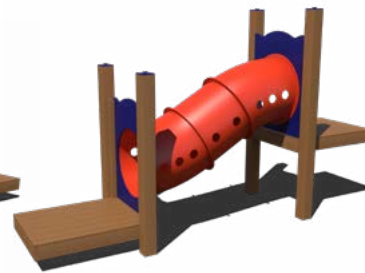

Components Deck Connectors