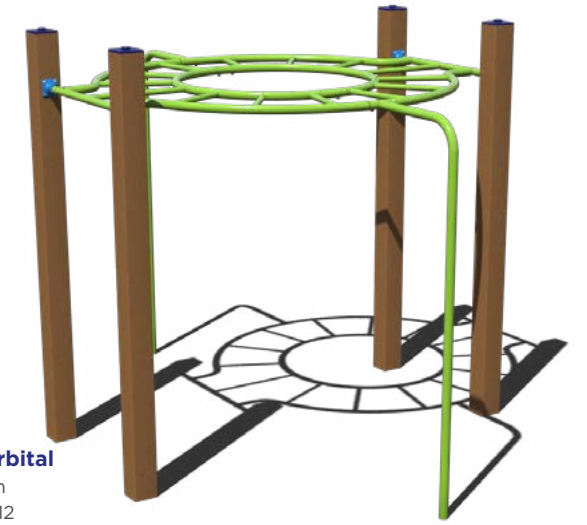

Clover Climber
2' to 8' Decks
Ages: 2-5, 5-12

Components Climbers & Steps

Bedrock Climber
3' and 4' Decks Only
Ages: 2-5, 5-12

Rock Wall Climber
2' to 8' Deck Heights
Ages: 2-5, 5-12

Education Climber
4' and 5' Decks Only
Ages: 2-5, 5-12

Tree Climber
2' to 8' Deck Heights
Ages: 2-5, 5-12

Ramp Climber
2' to 6' Deck Heights
Ages: 2-5, 5-12
Rock or Block Grips Available

Vertical Rung Ladder
2' to 8' Deck Heights
Ages: 2-5, 5-12

Disk Climber
2' to 8' Deck Heights
Ages: 2-12

Components Overhead Events

Rung
Straight, Zig-Zag, Wavy, Arched
8' Length
Ages: 5-12

360° Orbital
8' Length
Ages: 5-12

Loop Rung
Straight, 90°
8' Length
Ages: 5-12

Tri-Rung
Straight, Zig-Zag, 90°
8' Length
Ages: 5-12