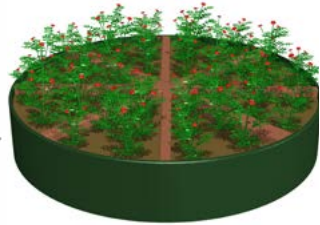

Full Pizza Garden
Model: 49387
Diameter: 49"
Ages: 2-12
Half Pizza Garden Also Available

Garden Bridge
6': RECF0040XX
8': RECF0041XX

Investigate and Discover Table
Model: RECF0091XX
Dimensions: 2½' x 2' x 24"
Ages: 2-5