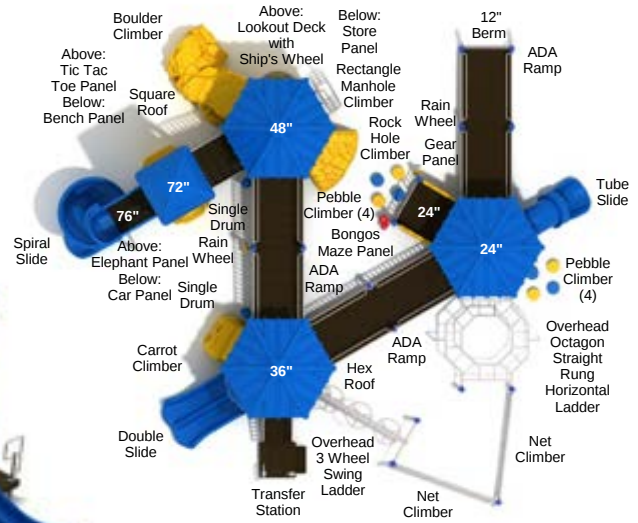

Quaker Mill

PFA003

Safety Zone: 48' 7" x 55' 6"

Age Group: 5 - 12 years

Child Capacity: 50 - 57

Fall Height: 96"