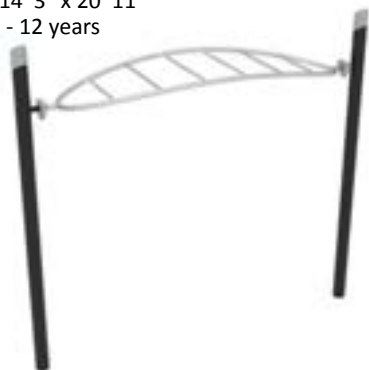

Age Group: 5 - 12 years

Single Post Overhead Horizon Climber

PGS024

Safety Zone: 14' 3" x 20' 11"

Age Group: 5 - 12 years

Single Post Overhead Inverted Horizon Climber with Rope Attachment

PGS025

Safety Zone: 14' 3" x 20' 11"