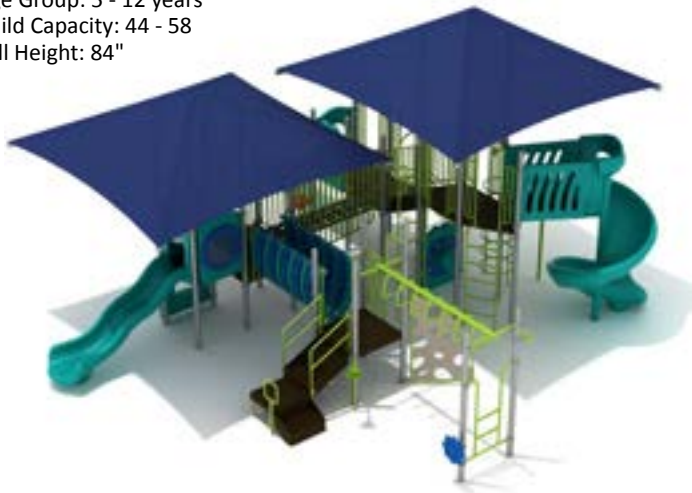

Uptown District

PKP280

Safety Zone: 43' 2" x 43'

Age Group: 5 - 12 years

Child Capacity: 44 - 58

Fall Height: 84"