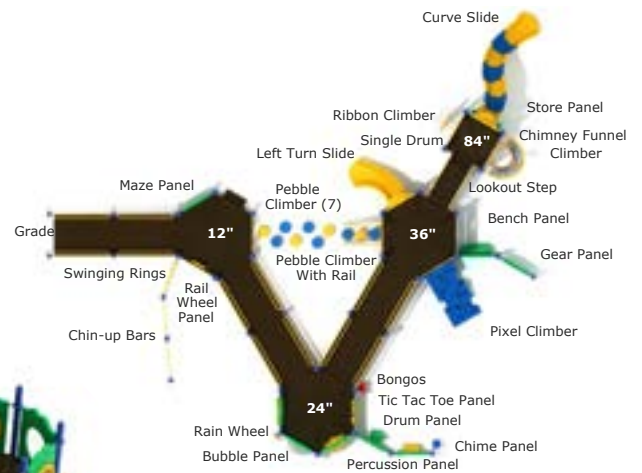

Cypress Preserve

PFA009

Safety Zone: 52' 7" x 52' 3"

Age Group: 5 - 12 years

Child Capacity: 78 - 83

Fall Height: 120"