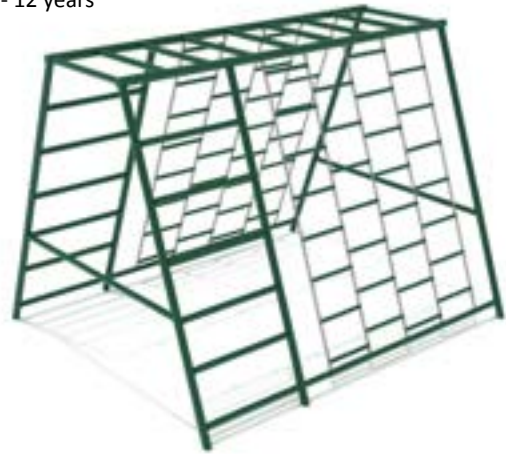

A - Frame Chain Tower Climber

PFS077

Safety Zone: 24' 1" x 23' 5"

Age Group: 5 - 12 years