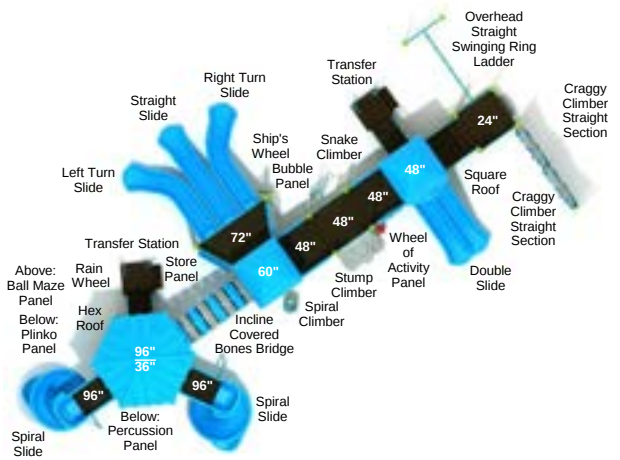

FEATURED PRODUCTS

Carolina Woods

PMF044

Safety Zone: 38' 6" x 60' 2"

Age Group: 5 - 12 years

Child Capacity: 84 - 92

Fall Height: 96"

Roaring Fork