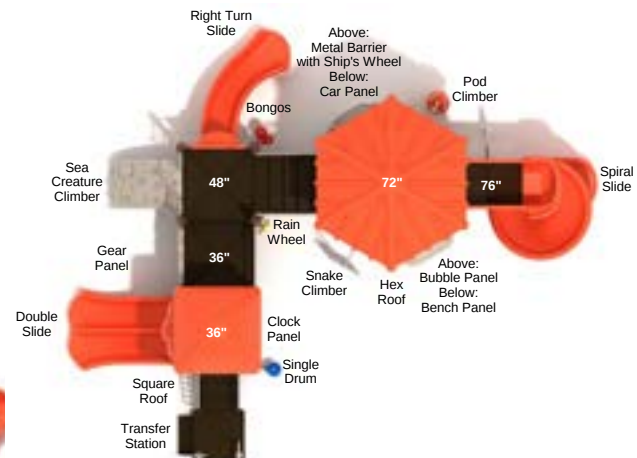

Pikes Peak

PMF018

Safety Zone: 34' 11" x 40' 1"

Age Group: 2 - 12 years

Child Capacity: 50 - 57

Fall Height: 76"

Peachtree Corners

PMF054