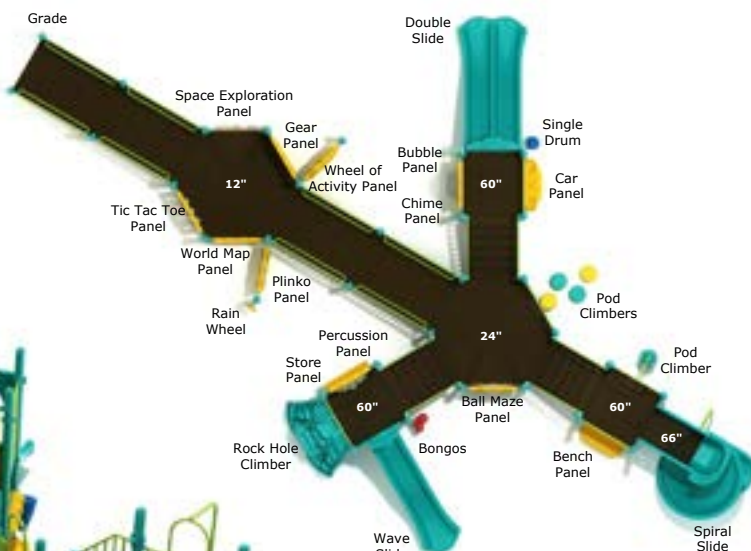

Bowling Berm

PFA013

Safety Zone: 56' x 43' 2"

Age Group: 2 - 12 years

Child Capacity: 50 - 54

Fall Height: 66"