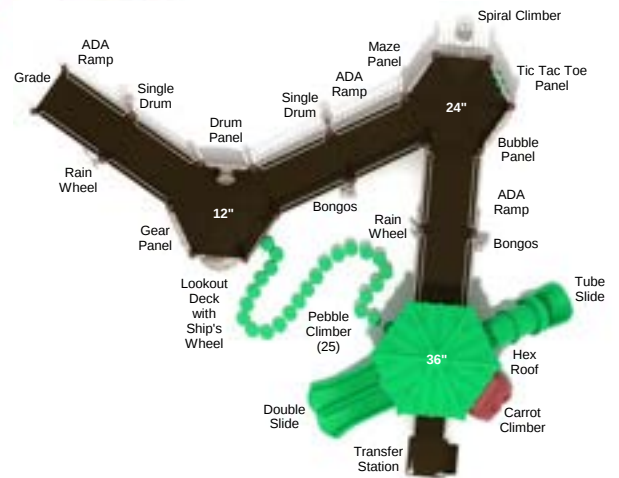

Fall Height: 36"

Charles Mound

PFA002

Safety Zone: 42' 2" x 47' 6"

Age Group: 2 - 12 years

Child Capacity: 54 - 60

Fall Height: 36"

Butler Overlook