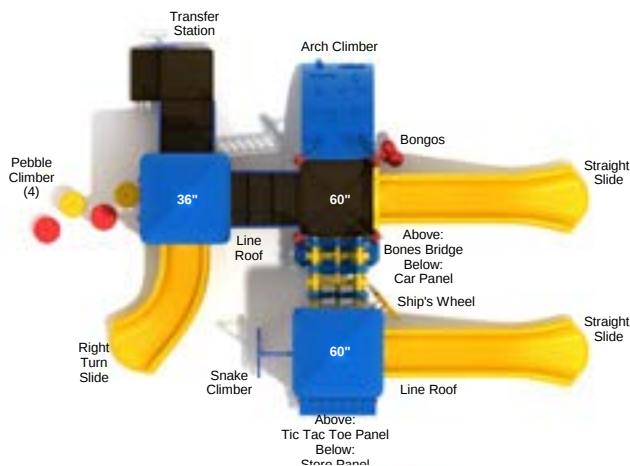

Ditch Plains

PKP010

Safety Zone: 34' 10" x 25' 6"

Age Group: 2 - 12 years

Child Capacity: 36 - 42

Fall Height: 60"

Grand Cove

PKP015