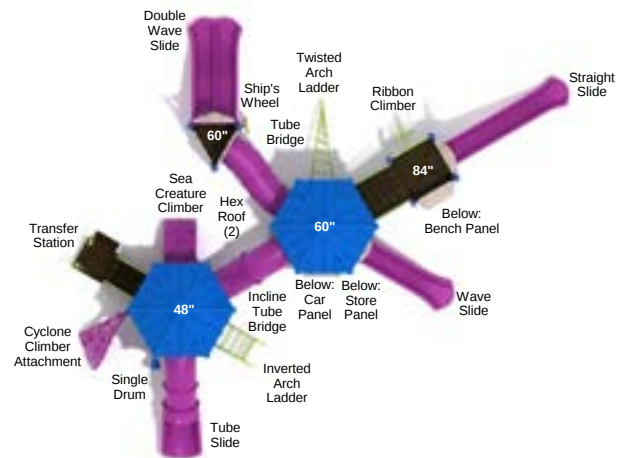

Child Capacity: 56 - 67

Fall Height: 84"

Augusta

PMF019

Safety Zone: 46' 6" x 51' 5"

Age Group: 2 - 12 years

Child Capacity: 69 - 79

Fall Height: 84"