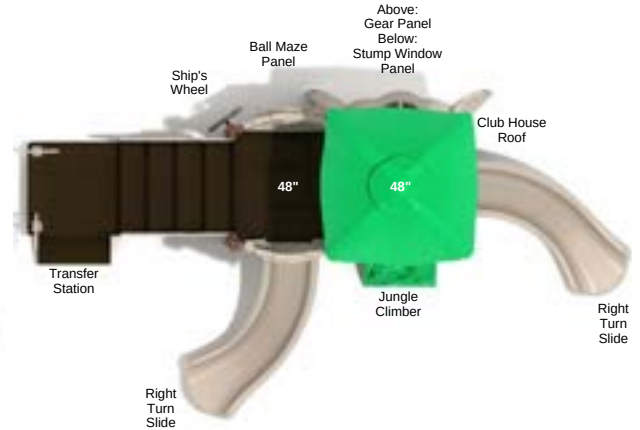

Tilly Tiger

PTH027

Safety Zone: 23' 10" x 33' 5"

Age Group: 2 - 12 years

Child Capacity: 20 - 26

Fall Height: 48"