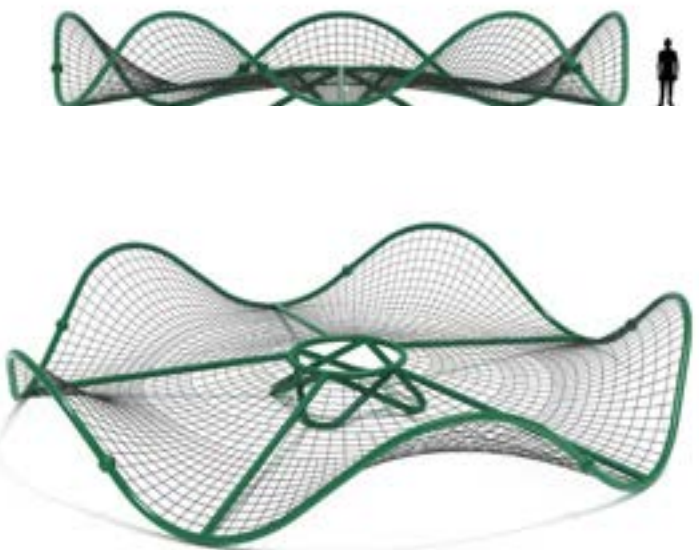

Terrestrial Transit

PFN015

Safety Zone: 60' x 60'

Age Group: 5 - 12 years