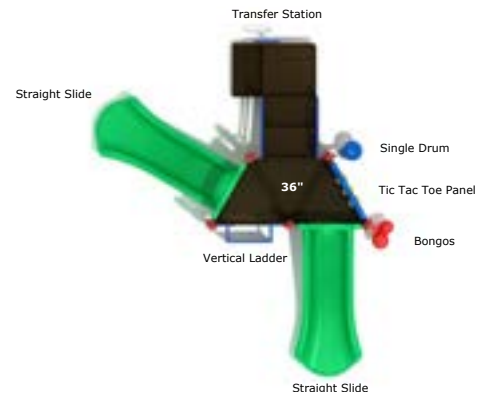

Age Group: 2 - 12 years

Child Capacity: 16 - 19

Fall Height: 36"

FEATURED PRODUCTS

Stamford

PKP177

Safety Zone: 15' 6" x 17' 10"

Age Group: 6 - 23 months