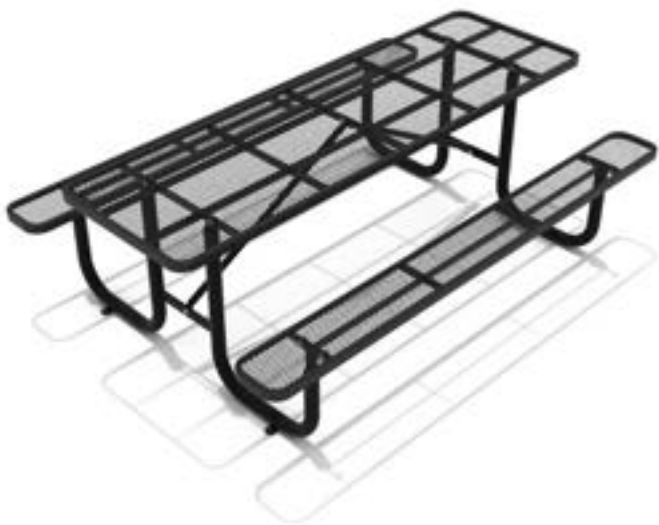

8 ft. Expanded Steel Picnic Table

SKU: PSA001BK
Material: PVC Coated Steel
Mounting: Portable/Surface

6 ft. Expanded Steel Bench

SKU: PSA002BK
Material: PVC Coated Steel
Mounting: In-ground