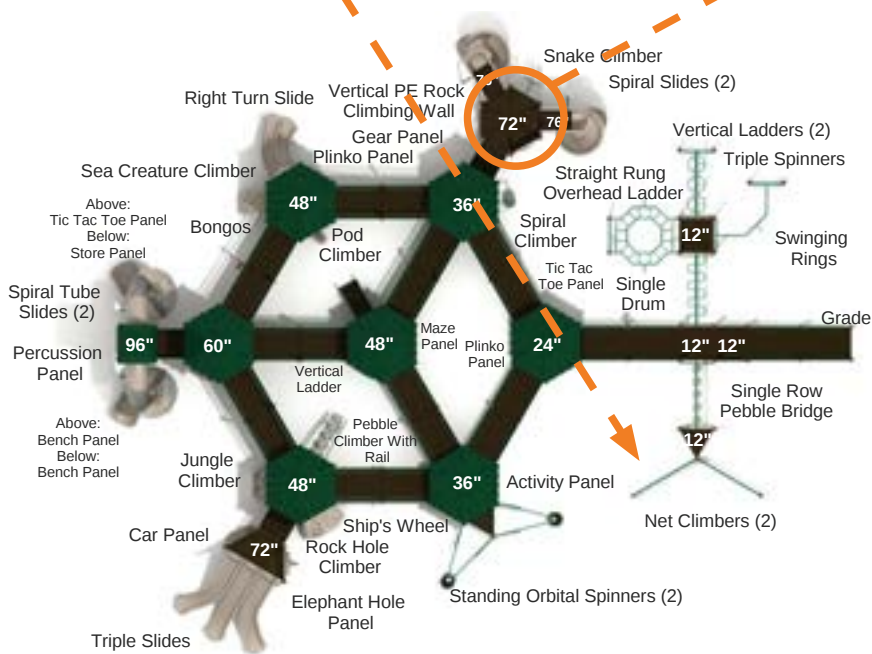

It is vital to maintain the proper ratio of ground level to elevated play components.

A 60+ inch turning circle permits individuals with mobility devices to maneuver the structure.

Turkey Trail

PFA008

Safety Zone: 55' 10" x 62' 1"