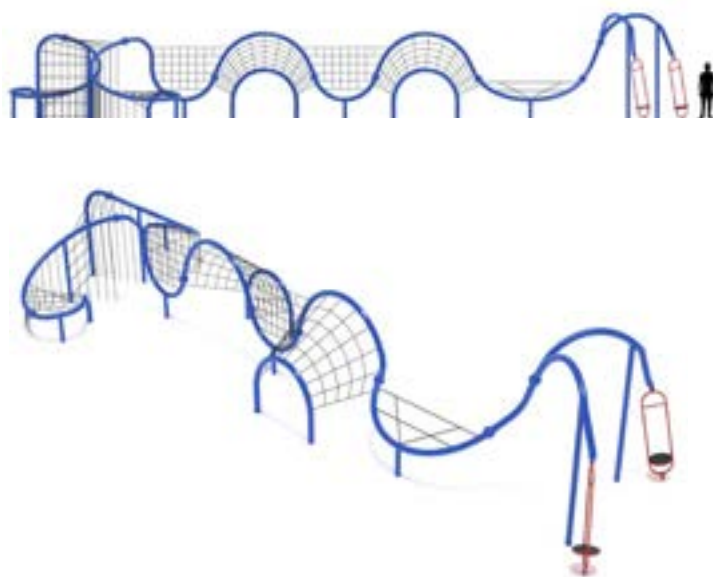

Launch Pad

PFN013

Safety Zone: 50' 2" x 31' 5"

Age Group: 5 - 12 years

Celestial Channel

PFN014

Safety Zone: 36' 4" x 80' 11"

Age Group: 5 - 12 years