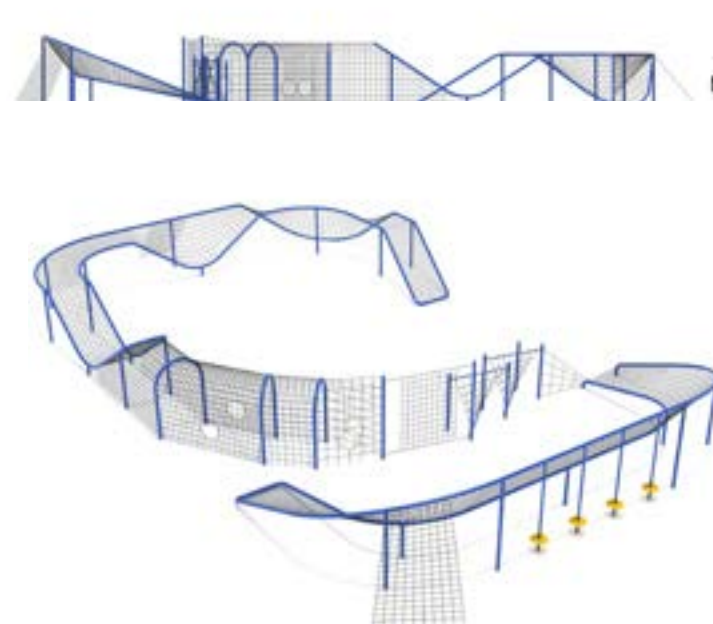

Terrestrial Transit

PFN015

Safety Zone: 60' x 60'

Age Group: 5 - 12 years

Spacewalk Course

PFN016

Safety Zone: 123' 8" x 75' 1"

Age Group: 5 - 12 years