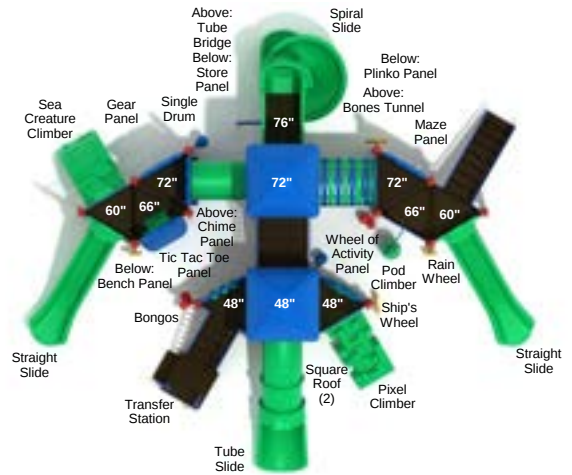

Roaring Fork

PMF040

Safety Zone: 40' 5" x 43' 3"

Age Group: 5 - 12 years

Child Capacity: 40 - 54

Fall Height: 76"