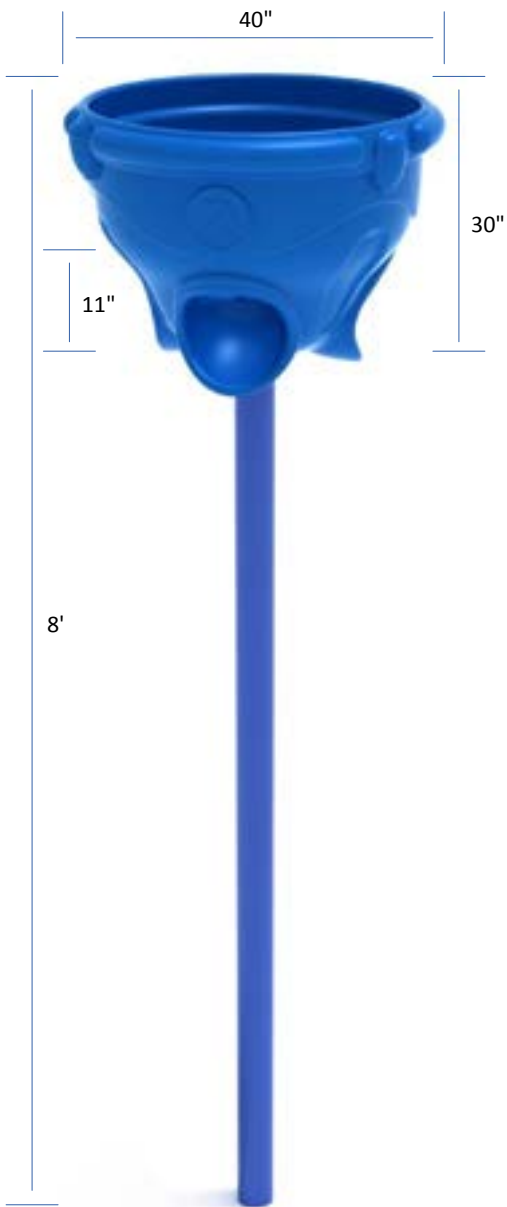

Terrestrial Transit

PFN015

Safety Zone: 60' x 60'

Age Group: 5 - 12 years

Spacewalk Course

PFN016

Safety Zone: 123' 8" x 75' 1"

Age Group: 5 - 12 years