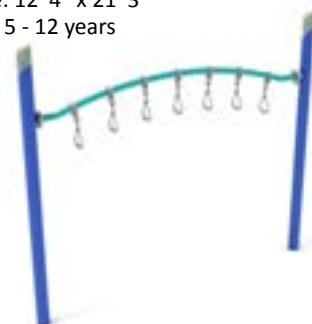

Age Group: 5 - 12 years

Single Post Overhead Horizon Climber

PGS024

Safety Zone: 14' 3" x 20' 11"

Age Group: 5 - 12 years

Single Post Overhead Inverted Horizon Climber with Rope Attachment

PGS025

Safety Zone: 14' 3" x 20' 11"