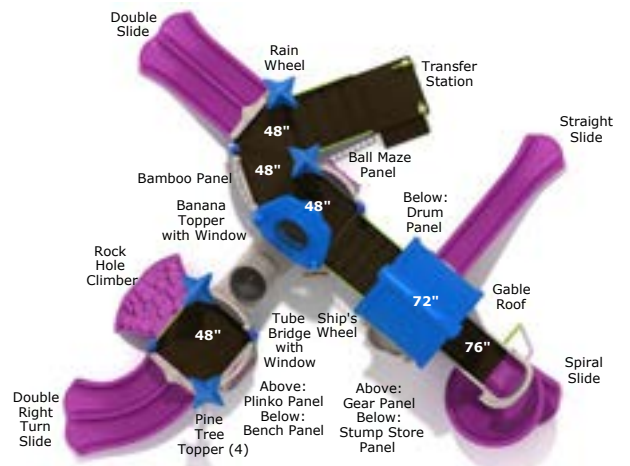

Banana Bonanza

PTH040

Safety Zone: 42' 11" x 43' 5"

Age Group: 2 - 12 years

Child Capacity: 48 - 55

Fall Height: 76"