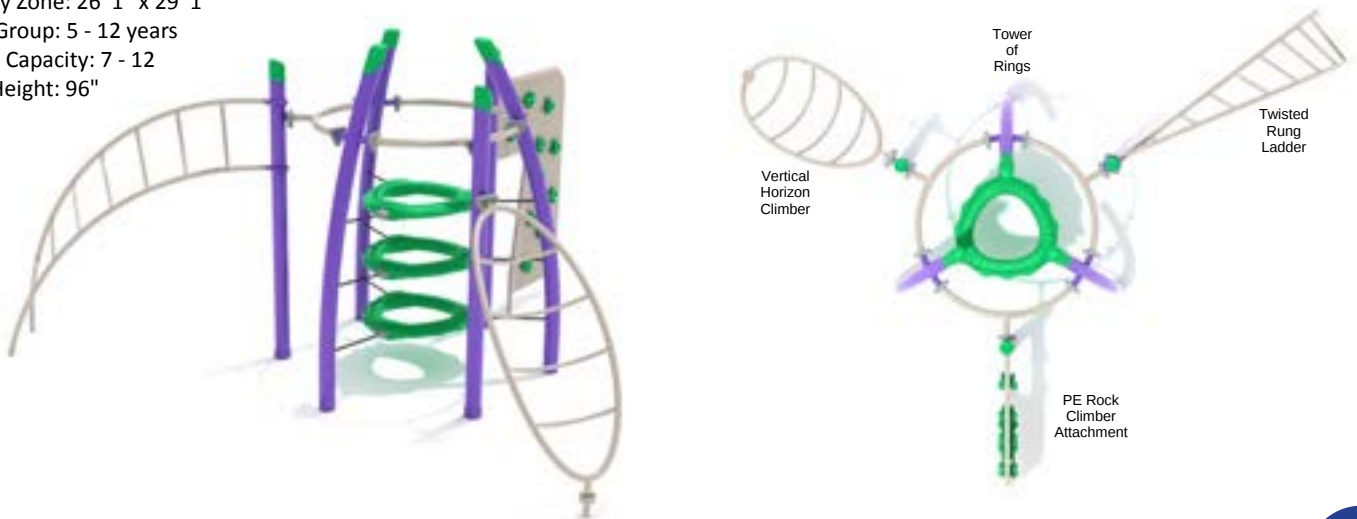

Ophir Pass

PGP013

Safety Zone: 26' 1" x 29' 1"

Age Group: 5 - 12 years

Child Capacity: 7 - 12

Fall Height: 96"