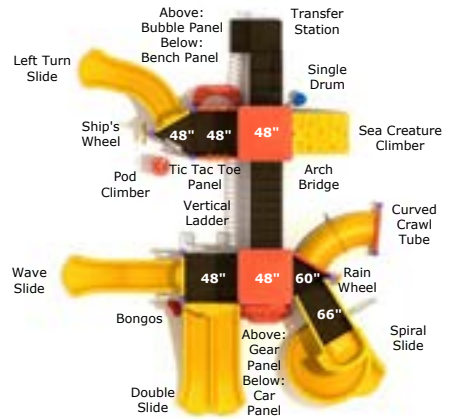

Honolulu

PKP155

Safety Zone: 32' 5" x 37' 3"

Age Group: 2 - 12 years

Child Capacity: 55 - 64

Fall Height: 66"