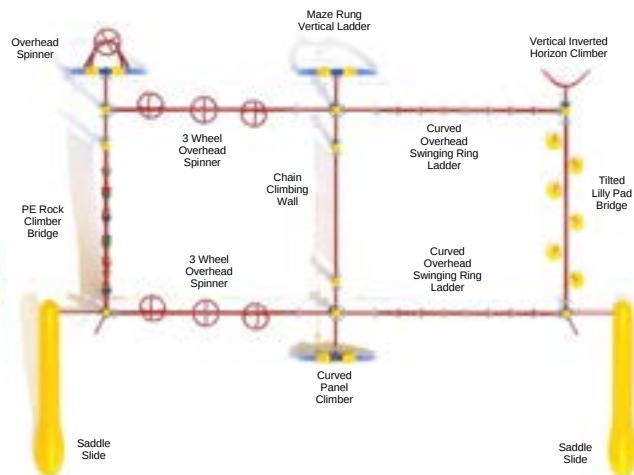

Age Group: 5 - 12 years

Child Capacity: 22 - 27

Fall Height: 96"

FEATURED PRODUCTS

Mount Sinai

PGP012

Safety Zone: 25' 5" x 43'

Age Group: 5 - 12 years