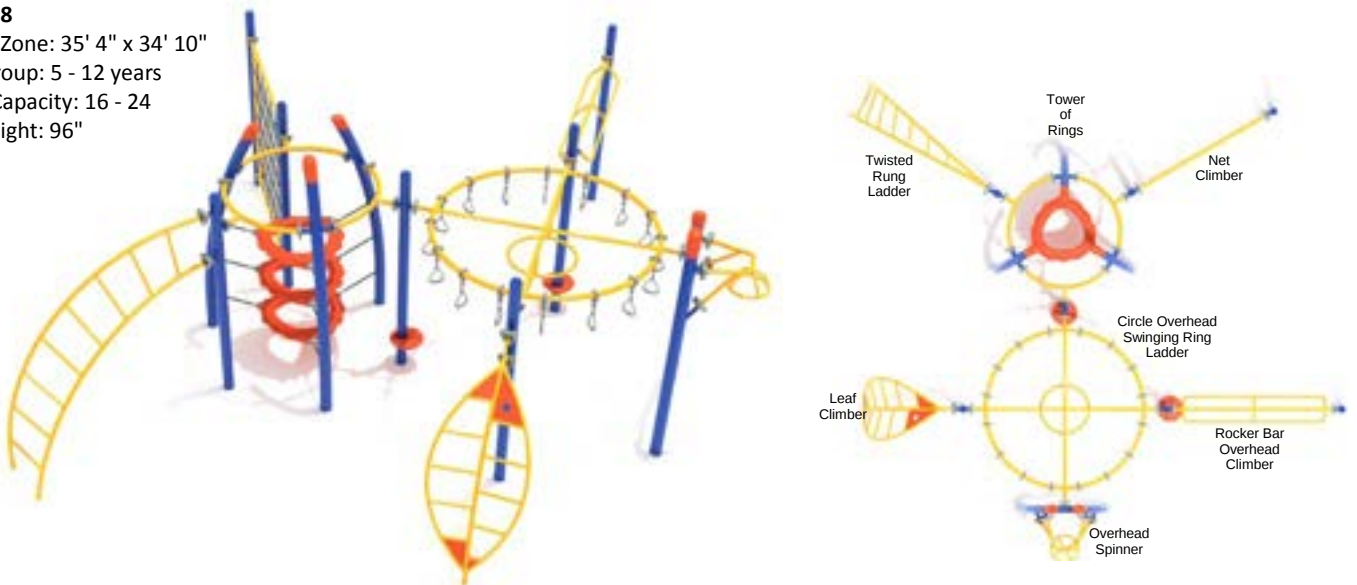

Gunnison Gorge

PGP018

Safety Zone: 35' 4" x 34' 10"

Age Group: 5 - 12 years

Child Capacity: 16 - 24

Fall Height: 96"