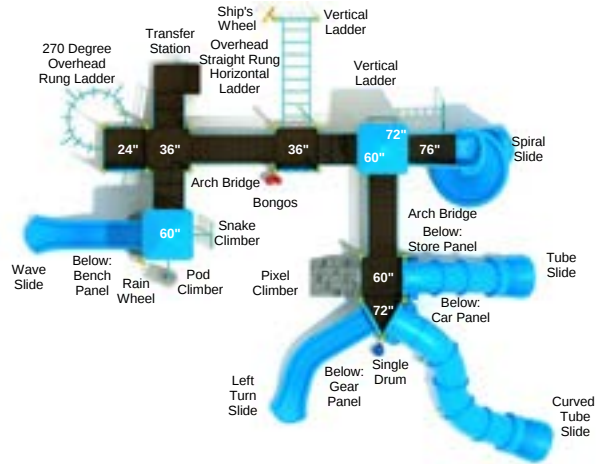

FEATURED PRODUCTS

Galveston

PKP217

Safety Zone: 43' 4" x 51' 7"

Age Group: 5 - 12 years

Child Capacity: 81 - 94

Fall Height: 84"

Ann Arbor