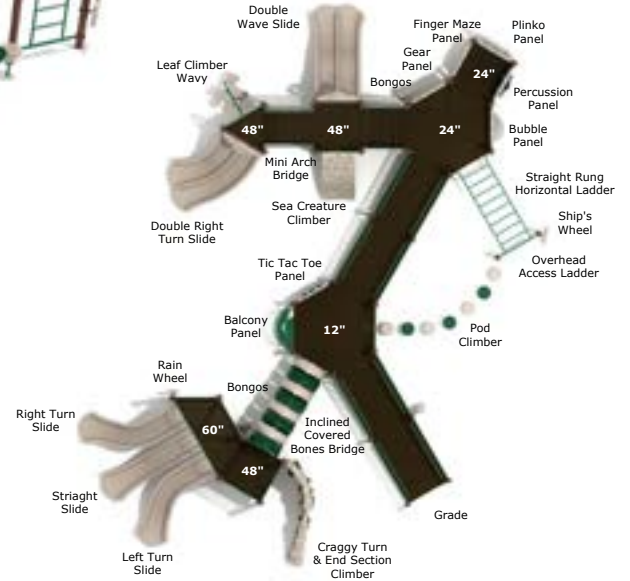

Fall Height: 96"

Noble Notch

PFA016

Safety Zone: 41' 6" x 45' 11"

Age Group: 5 - 12 years

Child Capacity: 70 - 75

Fall Height: 84"

Cypress Preserve