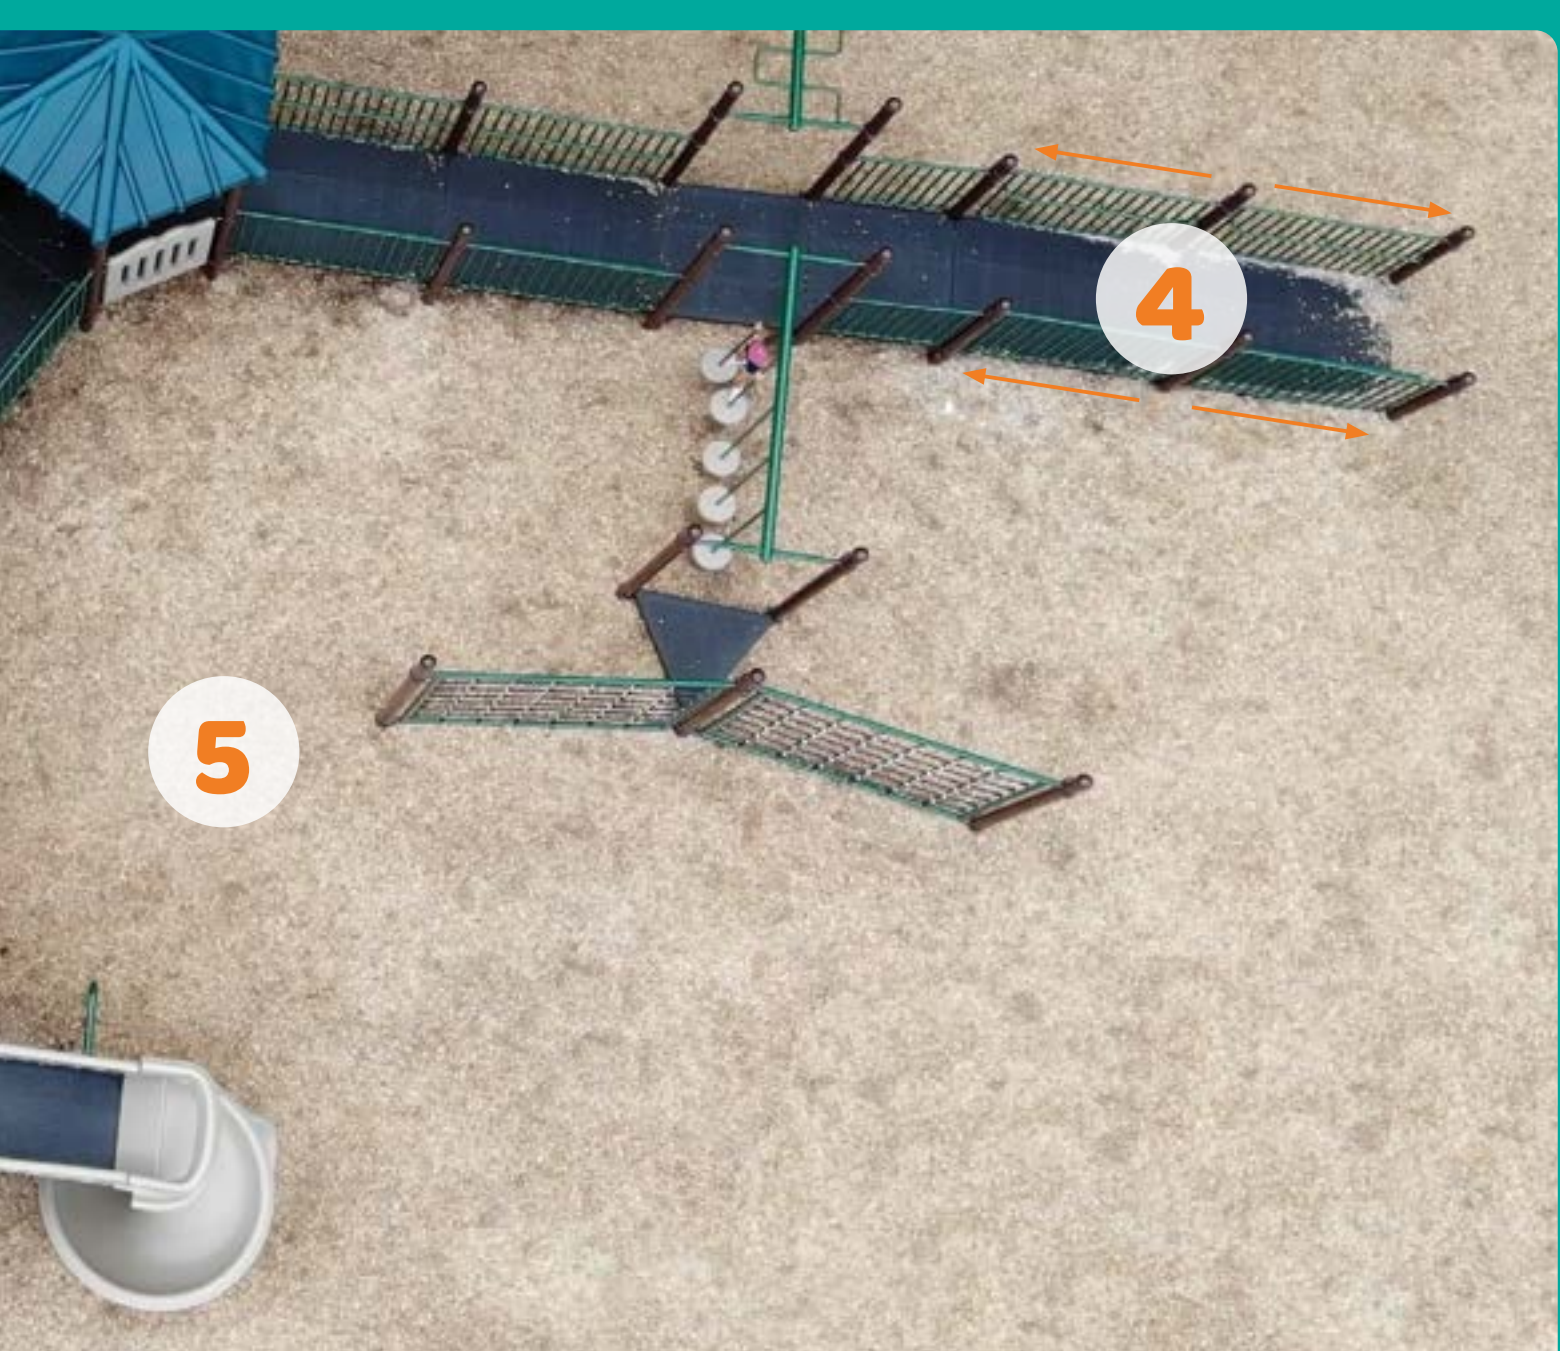

Why You'll Love It

- Wide range of accessible playground equipment
- Helps bring communities together
- Can be used by children of all ability levels
- Durable, state-of-the-art equipment
- Made with UV inhibitors that protect the life of the equipment