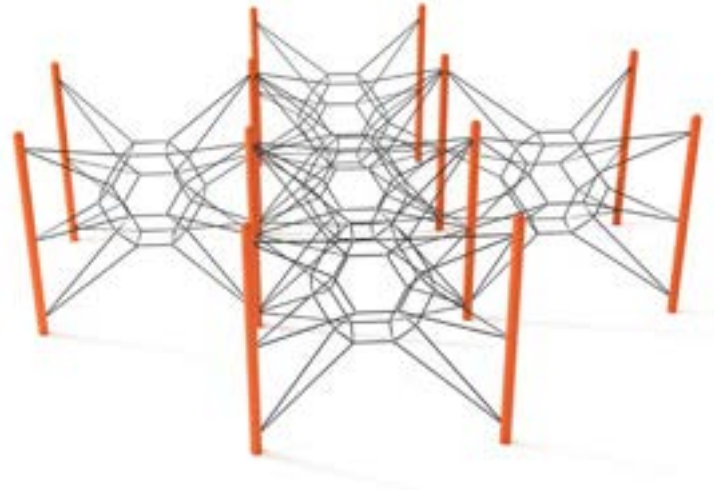

Constellation Station

PFN010

Safety Zone: 35' 5" x 35' 5"

Age Group: 5 - 12 years