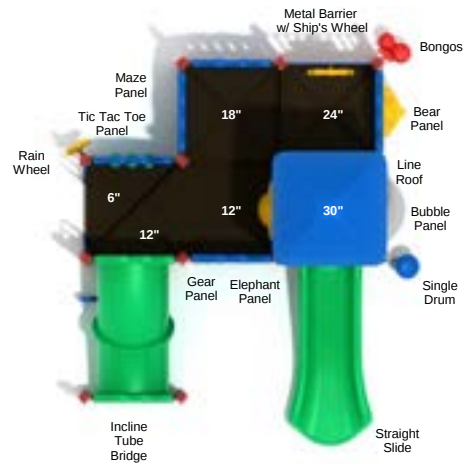

FEATURED PRODUCTS

Stamford

PKP177

Safety Zone: 15' 6" x 17' 10"

Age Group: 6 - 23 months

Child Capacity: 29 - 34

Fall Height: 30"