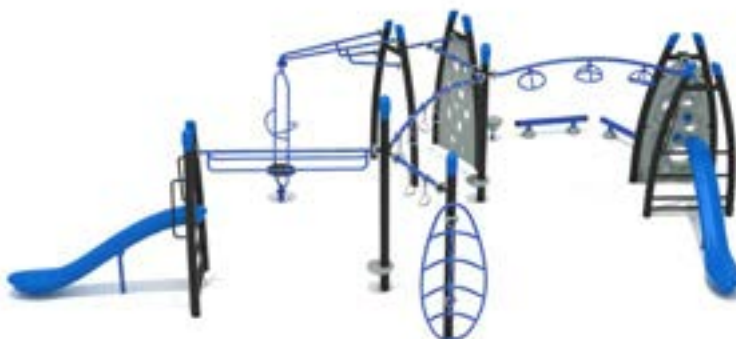

Matterhorn

PGP025

Safety Zone: 36' 7" x 47'

Age Group: 5 - 12 years

Child Capacity: 26 - 34

Fall Height: 84"

Dellview

PGP034