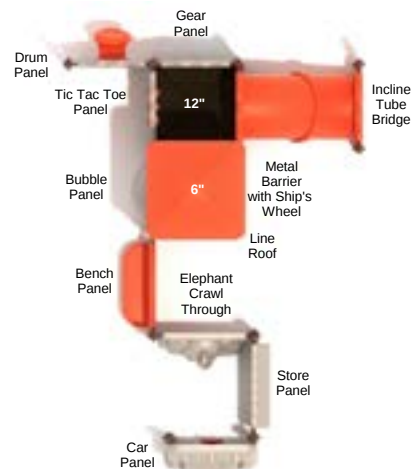

Knoxville

PKP176

Safety Zone: 16' 10" x 18' 7"

Age Group: 6 - 23 months

Child Capacity: 22 - 26

Fall Height: 12"