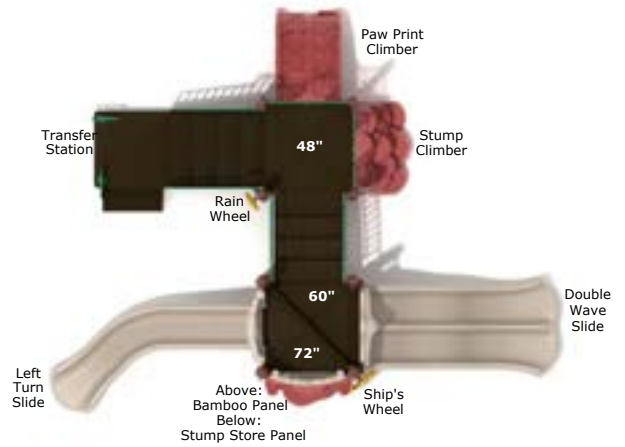

Tilly Tiger

PTH027

Safety Zone: 23' 10" x 33' 5"

Age Group: 2 - 12 years

Child Capacity: 20 - 26

Fall Height: 48"

Banana Bonanza

PTH040