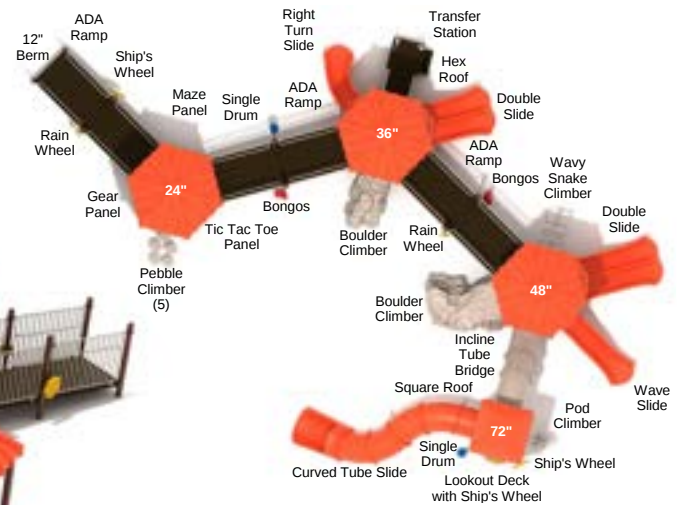

Wysteria Wilds

PFA014

Safety Zone: 65' 2" x 45' 2"

Age Group: 5 - 12 years

Child Capacity: 70 - 75

Fall Height: 96"

Riverbend Run

PFA004

Safety Zone: 45' 3" x 60' 3"

Age Group: 5 - 12 years

Child Capacity: 63 - 69

Fall Height: 72"