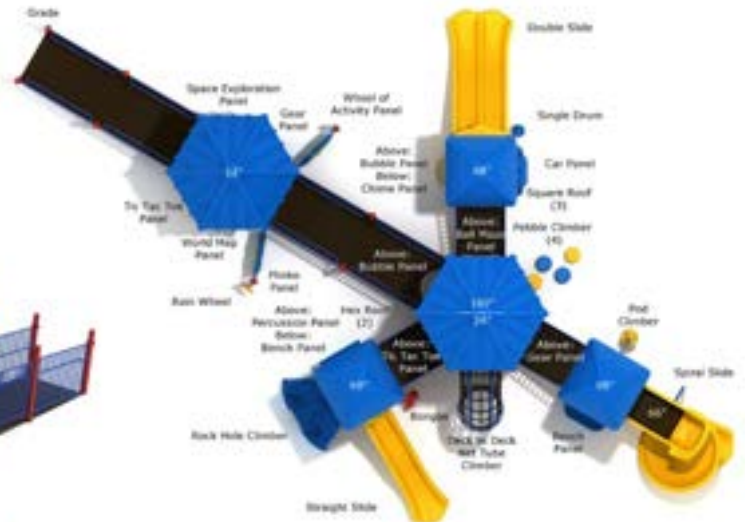

Glacier Bay

PFA017

Safety Zone: 43' 1" x 55' 11"

Age Group: 5 - 12 years

Child Capacity: 45 - 50

Fall Height: 108"