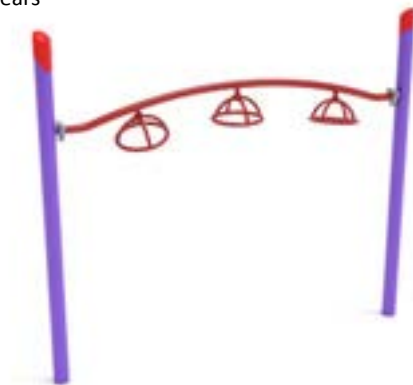

PGS019

Safety Zone: 17' x 24' 8"
Age Group: 5 - 12 years

Single Post 3 - Wheel Overhead Spinner

PGS020

Safety Zone: 12' 4" x 22' 9"
Age Group: 5 - 12 years

Single Post Chain Climbing Wall

PGS021

Safety Zone: 12' 4" x 21' 7"