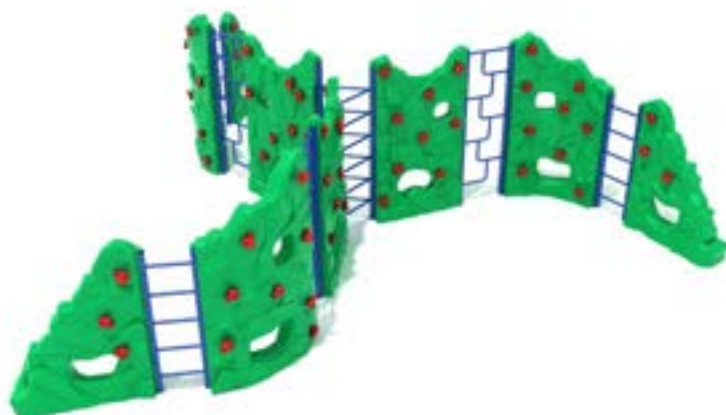

Craggy Range

PCR010

Safety Zone: 38' 2" x 35' 7"

Age Group: 5 - 12 years