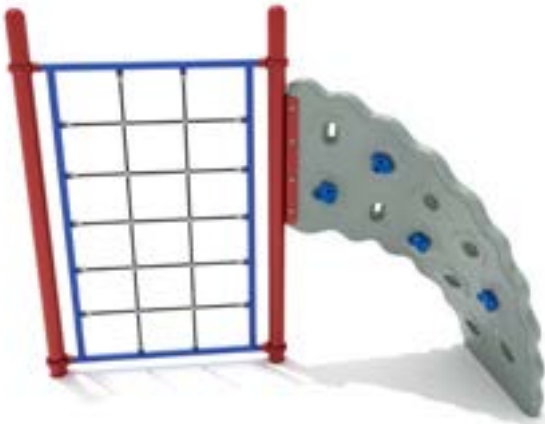

1 Panel Rope Challenger

PCH002

Safety Zone: 22' 6" x 15' 3"

Age Group: 5 - 12 years