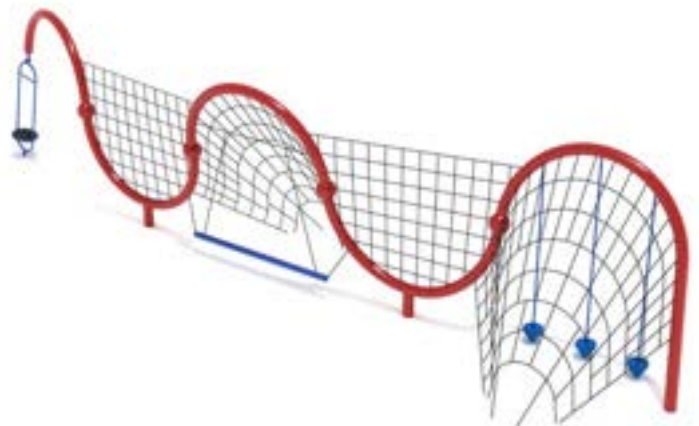

Launch Pad

PFN013

Safety Zone: 50' 2" x 31' 5"

Age Group: 5 - 12 years

Celestial Channel

PFN014

Safety Zone: 36' 4" x 80' 11"

Age Group: 5 - 12 years