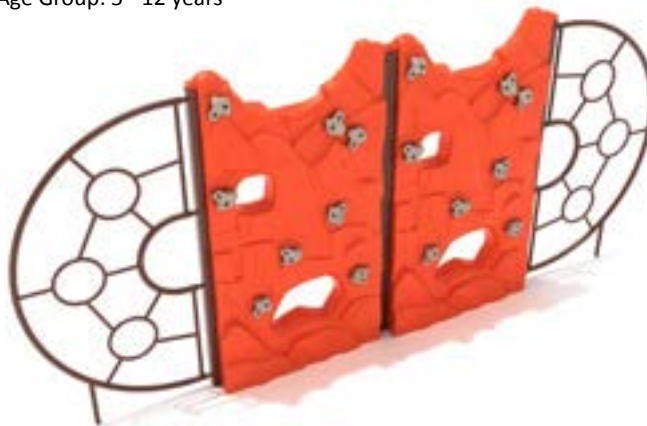

Craggy Cliff

PCR004

Safety Zone: 13' 2" x 27' 8"

Age Group: 5 - 12 years