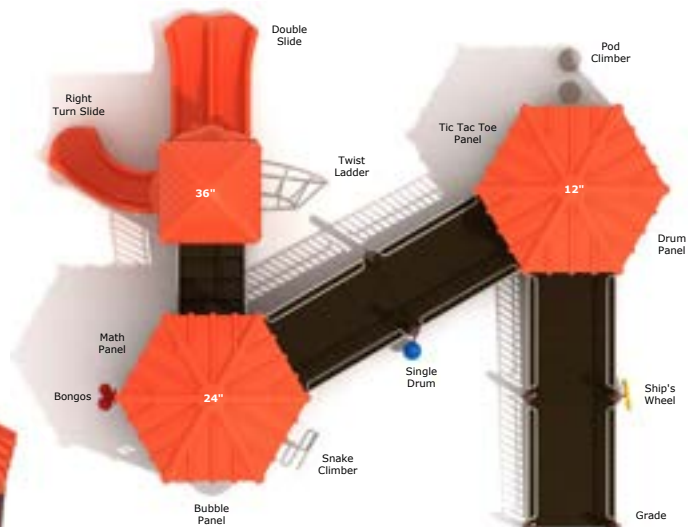

Gretna Greens

PFA015

Safety Zone: 39' 5" x 32' 7"

Age Group: 2 - 12 years

Child Capacity: 36 - 40

Fall Height: 36"