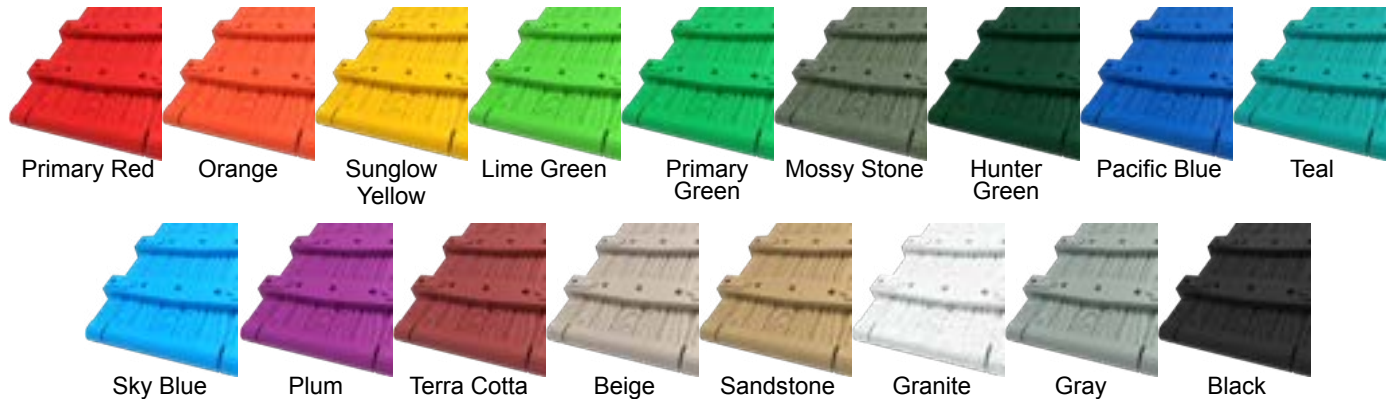

COLOR OPTIONS

Our wide range of color options allows you to make your new play equipment match your existing playground, or to distinguish a play system and make it a playground centerpiece. From posts to climbers to slides, color customization can be applied to just about any aspect of playground equipment, making it easy to find the perfect color combination for your playground.

POSTS AND METALS

PLASTICS

HANDHOLDS

SANDWICH COLOR POLYETHYLENE (FULL PANEL)