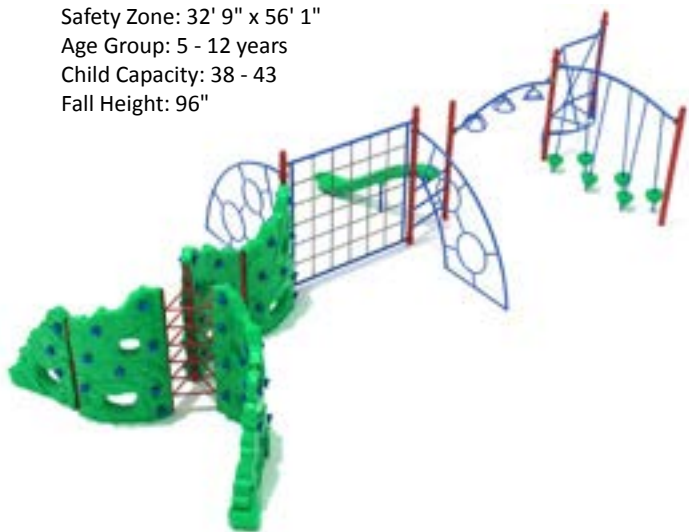

Thunder Basin

PGP016

Safety Zone: 32' 9" x 56' 1"

Age Group: 5 - 12 years

Child Capacity: 38 - 43

Fall Height: 96"