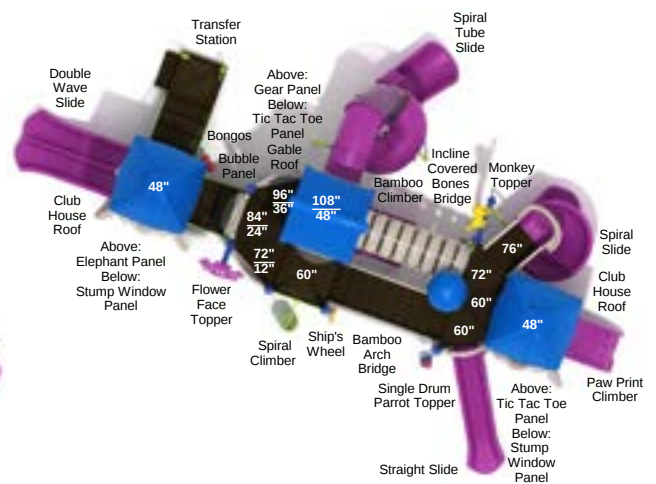

Hue-Manatee

PTH011

Safety Zone: 42' 1" x 53' 10"

Age Group: 5 - 12 years

Child Capacity: 77 - 88

Fall Height: 108"