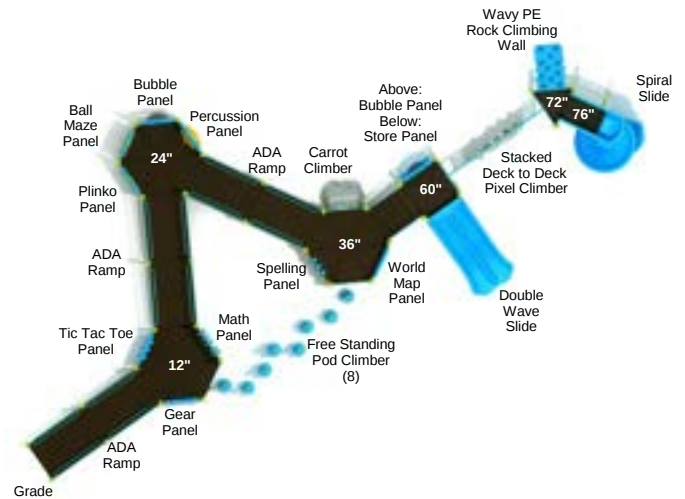

Caprock Canyons

PFA006

Safety Zone: 43' 3" x 67' 3"

Age Group: 5 - 12 years

Child Capacity: 80 - 86

Fall Height: 96"