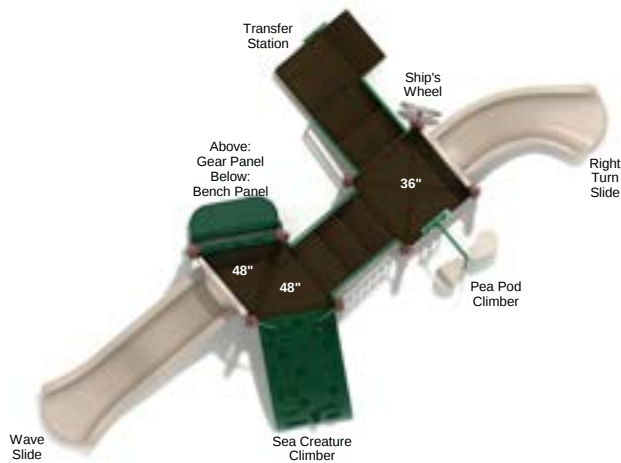

Grand Cove

PKP015

Safety Zone: 33' 10" x 22' 8"

Age Group: 2 - 12 years

Child Capacity: 26 - 30

Fall Height: 48"