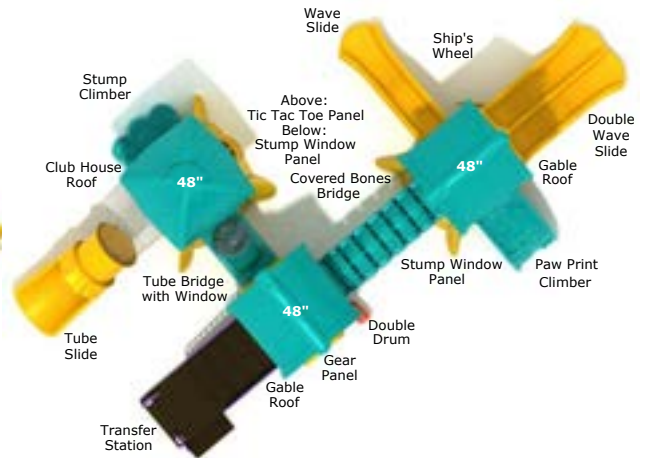

Safety Zone: 32' 8" x 45' 1"

Age Group: 2 - 12 years

Child Capacity: 40 - 46

Fall Height: 48"

Lizzy Lizard

PTH006

Safety Zone: 32' 77" x 59' 11"

Age Group: 5 - 12 years