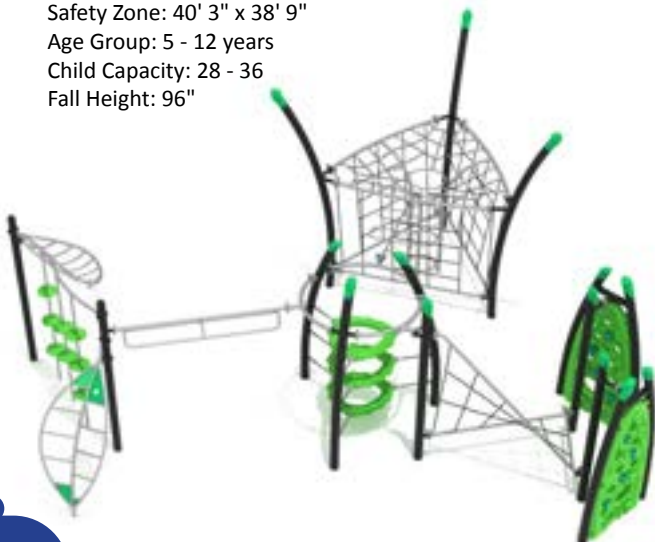

Twin Falls

PGP031

Safety Zone: 40' 3" x 38' 9"

Age Group: 5 - 12 years

Child Capacity: 28 - 36

Fall Height: 96"