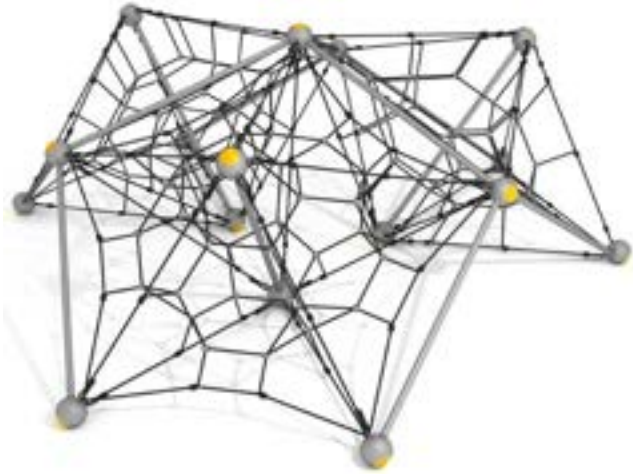

Lunar Leap

PFN005

Safety Zone: 29' x 29'

Age Group: 5 - 12 years

Galactic Quest

PFN006

Safety Zone: 31' 3" x 34'

Age Group: 5 - 12 years