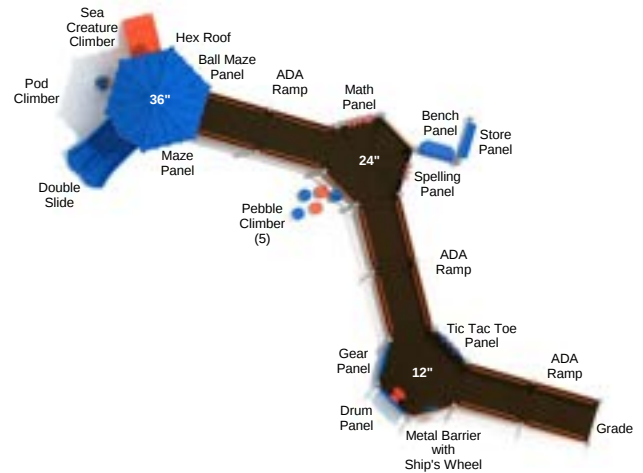

High Sierra

PFA007

Safety Zone: 55' 4" x 38' 11"

Age Group: 2 - 12 years

Child Capacity: 50 - 57

Fall Height: 36"