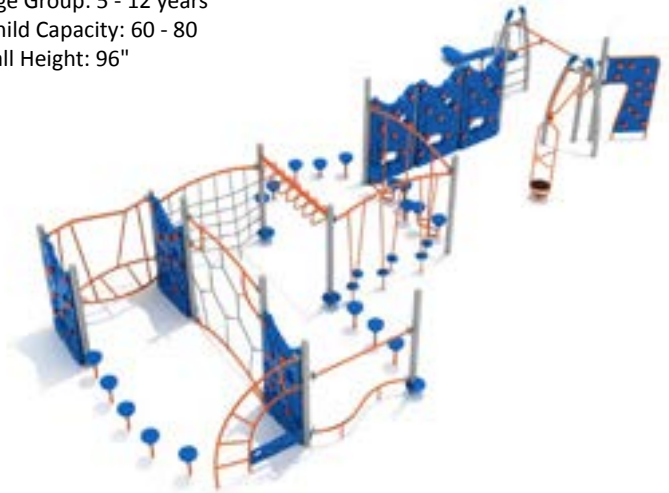

Cedar Slope

PGP023

Safety Zone: 42' 5" x 58' 11"

Age Group: 5 - 12 years

Child Capacity: 60 - 80

Fall Height: 96"