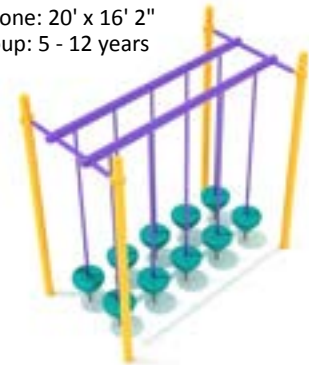

Safety Zone: 20' x 16' 2"
Age Group: 5 - 12 years

Mountain Climber

PTC019

Safety Zone: 14' x 23' 11"
Age Group: 5 - 12 years

Curved Net Climber

PTC020

Safety Zone: 13' 2" x 19' 5"
Age Group: 5 - 12 years

Spider Web Climber