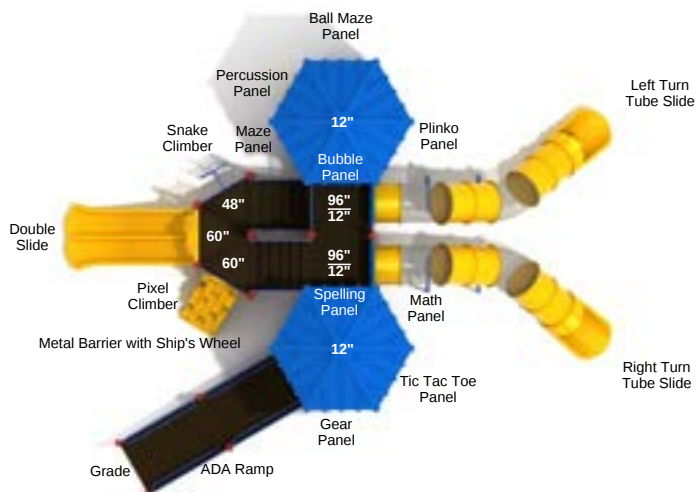

Lincoln Lookout

PFA005

Safety Zone: 38' 4" x 49' 11"

Age Group: 5 - 12 years

Child Capacity: 56 - 64

Fall Height: 96"