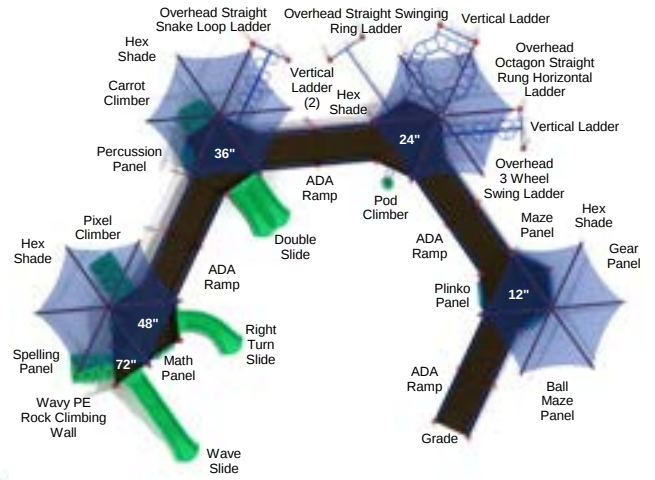

Turkey Trail

PFA008

Safety Zone: 55' 10" x 62' 1"

Age Group: 5 - 12 years

Child Capacity: 90 - 99

Fall Height: 84"