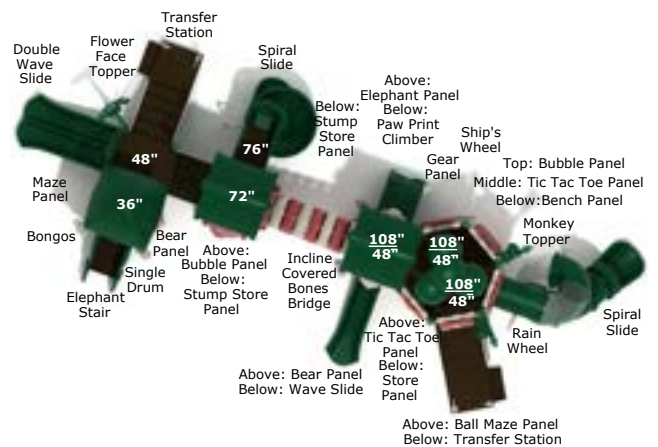

Lizzy Lizard

PTH006

Safety Zone: 32' 77" x 59' 11"

Age Group: 5 - 12 years

Child Capacity: 98 - 112

Fall Height: 108"