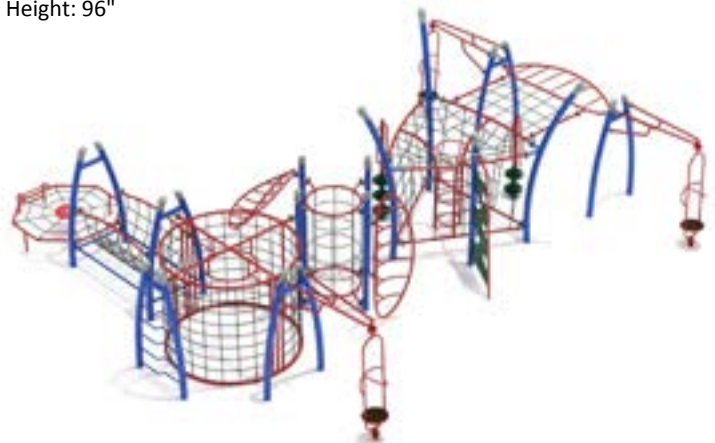

Sunny Sands

PGP039

Safety Zone: 44' 9" x 47' 10"

Age Group: 5 - 12 years

Child Capacity: 34 - 42

Fall Height: 96"