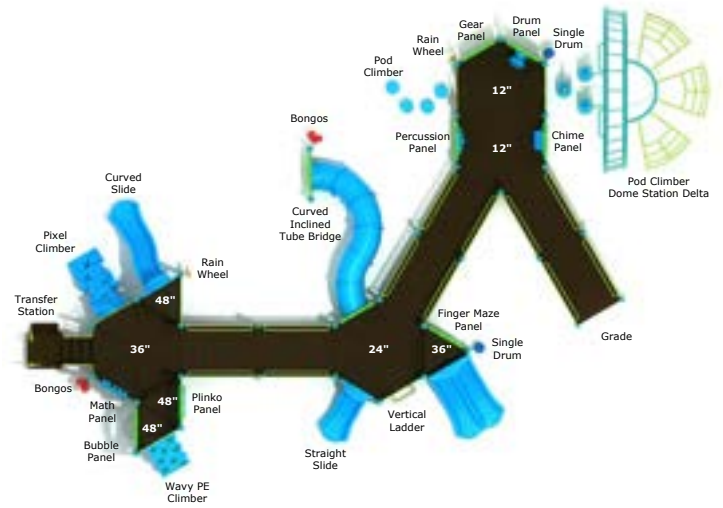

Fall Height: 108"

Wysteria Wilds

PFA014

Safety Zone: 65' 2" x 45' 2"

Age Group: 5 - 12 years

Child Capacity: 70 - 75

Fall Height: 96"

Riverbend Run