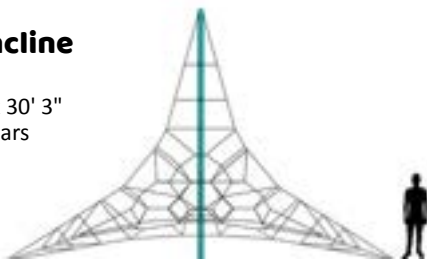

Interstellar Incline

PFN001

Safety Zone: 30' 3" x 30' 3"

Age Group: 5 - 12 years