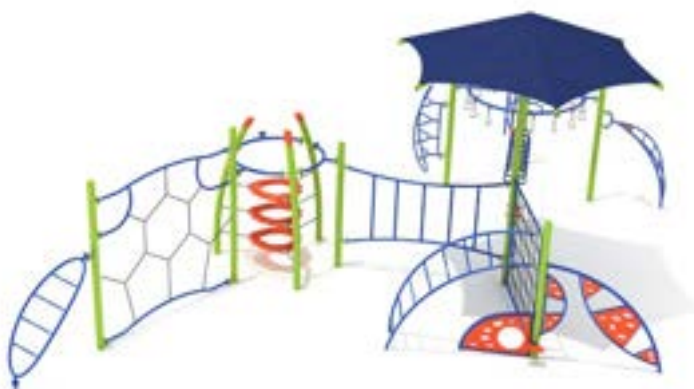

Child Capacity: 19 - 25

Fall Height: 96"

Lake Nighthorse

PGP022

Safety Zone: 45' 6" x 55' 9"

Age Group: 5 - 12 years

Child Capacity: 28 - 35

Fall Height: 96"