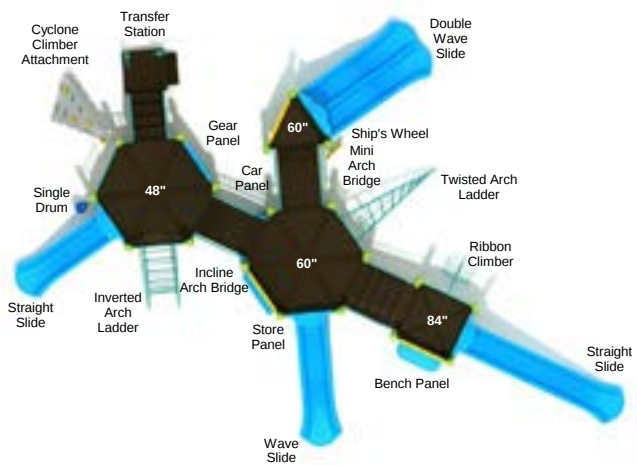

FEATURED PRODUCTS

Parkview Heights

PMF041

Safety Zone: 42' 2" x 50' 11"

Age Group: 5 - 12 years

Child Capacity: 56 - 67

Fall Height: 84"