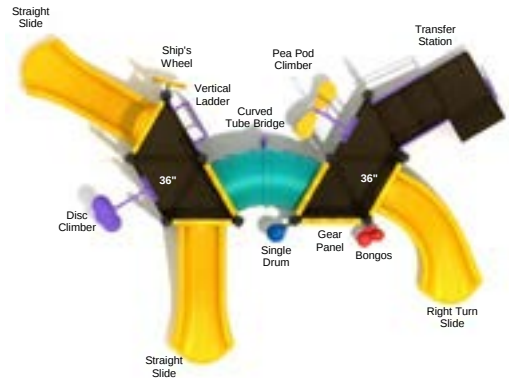

Ann Arbor

PKP112

Safety Zone: 25' x 32' 7"

Age Group: 2 - 5 years

Child Capacity: 32 - 37

Fall Height: 36"