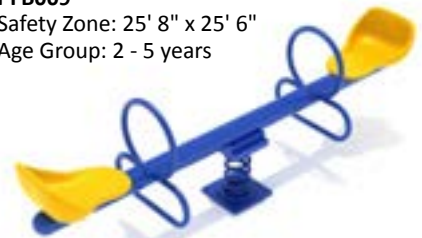

PFB007

Safety Zone: 13' 6" x 16' 8"
Age Group: 2 - 5 years

Charlie Chomper

PFB008

Safety Zone: 13' 11" x 17' 4"
Age Group: 2 - 5 years

Rockwell Teeter Duo

PFB009

Safety Zone: 25' 8" x 25' 6"
Age Group: 2 - 5 years