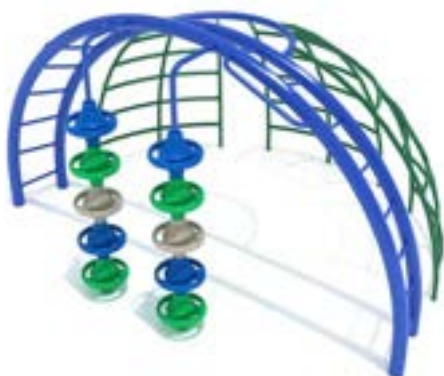

Pod Climber Dome Station Delta

PFS073

Safety Zone: 25' 9" x 29'
Age Group: 5 - 12 years