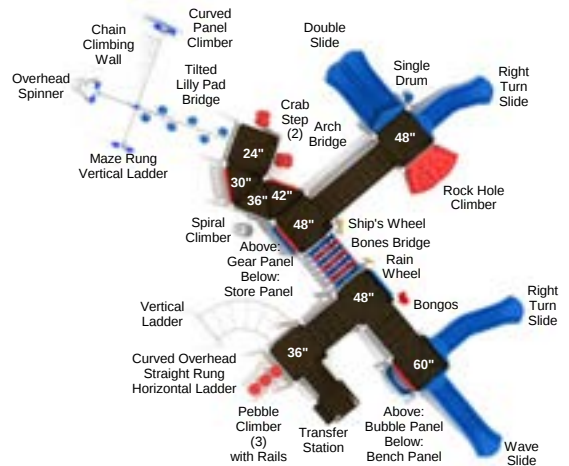

Hubbard

PMF006

Safety Zone: 46' x 62' 8"

Age Group: 5 - 12 years

Child Capacity: 74 - 85

Fall Height: 96"