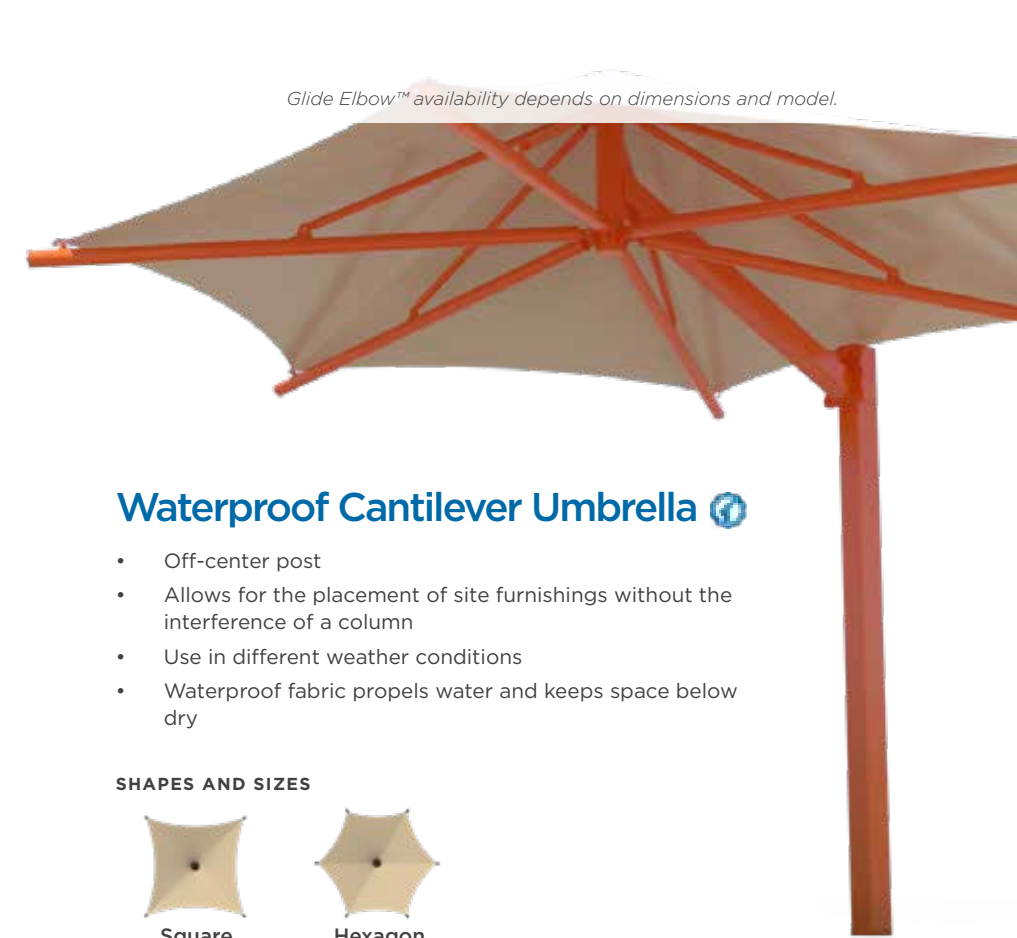

Glide Elbow™ availability depends on dimensions and model.

Waterproof Cantilever Umbrella

- Off-center post
- Allows for the placement of site furnishings without the interference of a column
- Use in different weather conditions
- Waterproof fabric propels water and keeps space below dry

SHAPES AND SIZES

Square
13' & 16'

Hexagon
16' & 18'

OPTIONS, FEATURES, AND FABRIC

Surface or In-Ground Mount
8' or 10' Height, Custom Heights Available
Exclusively Made With Glide Elbow™
Waterproof Shade Fabric