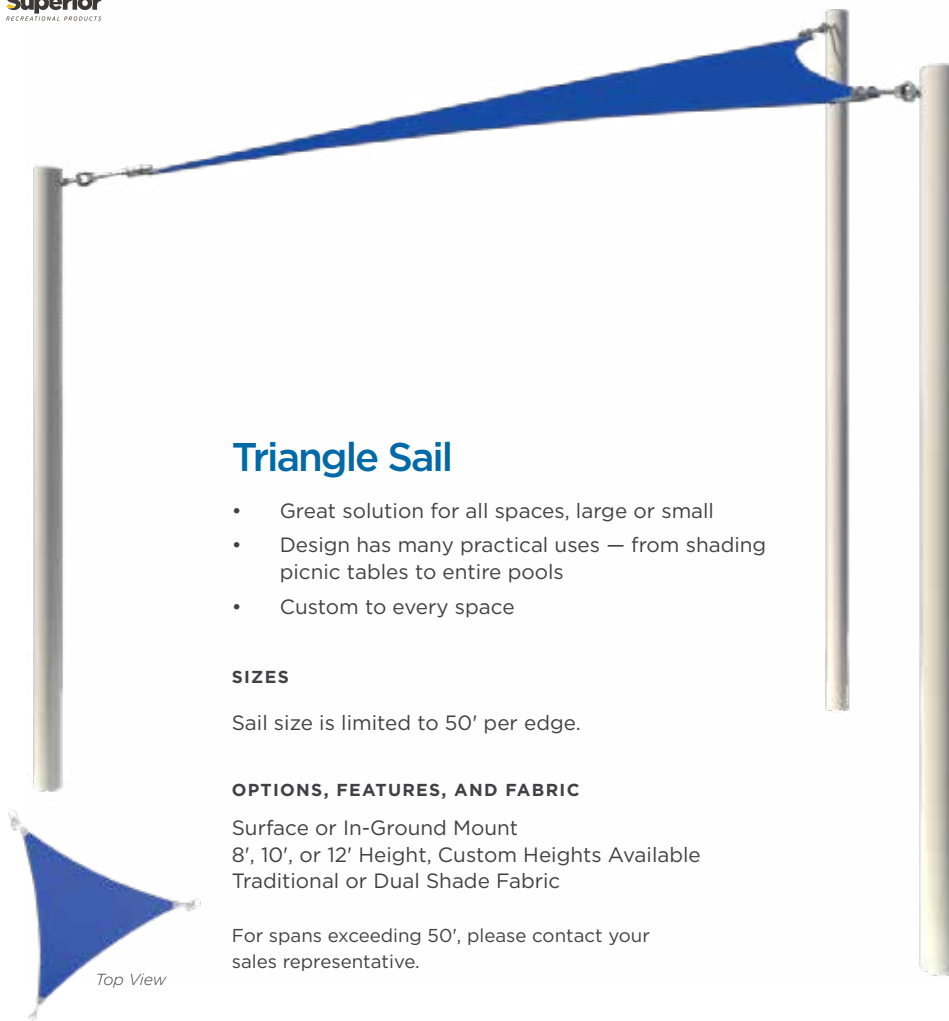

SIZES

Custom made for your location.

OPTIONS, FEATURES, AND FABRIC

Surface or In-Ground Mount
8', 10', or 12' Height, Custom Heights Available
Fabric Panel Upgrade
Traditional Shade Fabric

Wavecrest

- Engineered design allows it to work well in almost any space
- Great at the local park or golf course
- The perfect shade when total coverage is critical and style is essential

SIZES

Custom made for your location.

OPTIONS, FEATURES, AND FABRIC

Surface Mount
8', 10', or 12' Height, Custom Heights Available
Traditional Shade Fabric

Triangle Sail

- Great solution for all spaces, large or small
- Design has many practical uses — from shading picnic tables to entire pools
- Custom to every space