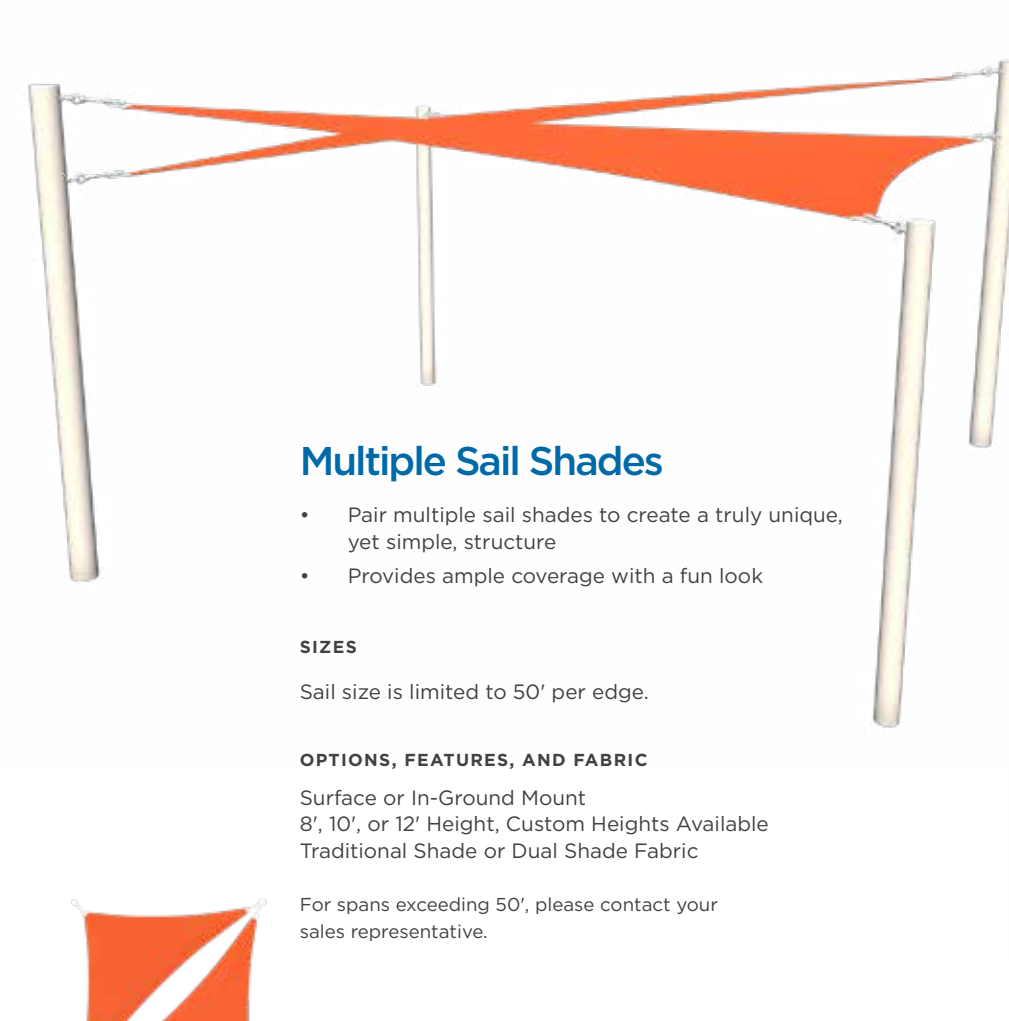

SIZES

Sail size is limited to 50' per edge.

OPTIONS, FEATURES, AND FABRIC

Surface or In-Ground Mount
8', 10', or 12' Height, Custom Heights Available
Traditional or Dual Shade Fabric

For spans exceeding 50', please contact your sales representative.

Hyperbolic Sail

- Perfect for both small and large areas
- Sails that use different attachment heights to form a three-dimensional canopy profile

SIZES

Sail size is limited to 35' per edge.

OPTIONS, FEATURES, AND FABRIC

Surface or In-Ground Mount
8', 10', or 12' Height, Custom Heights Available
Traditional or Dual Shade Fabric

For spans exceeding 35', please contact your sales representative.

Multiple Sail Shades

- Pair multiple sail shades to create a truly unique, yet simple, structure
- Provides ample coverage with a fun look

SIZES

Sail size is limited to 50' per edge.

OPTIONS, FEATURES, AND FABRIC

Surface or In-Ground Mount
8', 10', or 12' Height, Custom Heights Available
Traditional Shade or Dual Shade Fabric

For spans exceeding 50', please contact your sales representative.