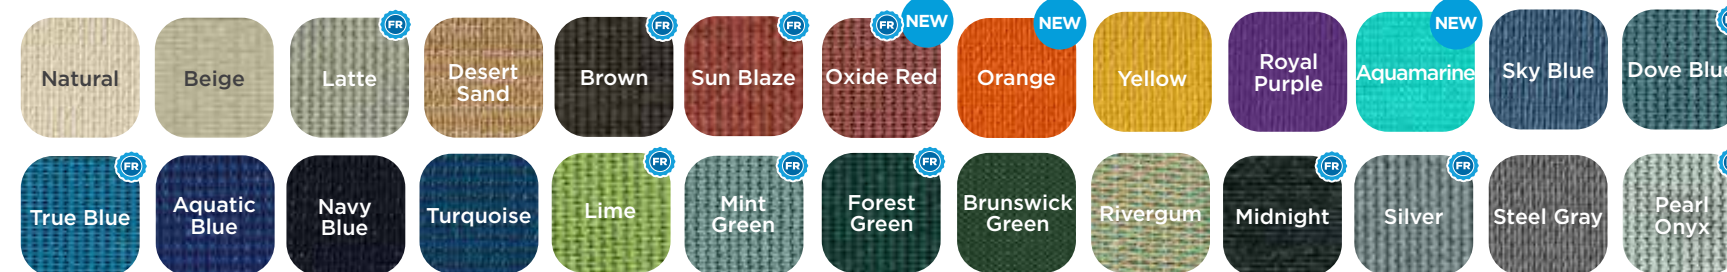

Color Options

Frame

Gloss

Matte, Textured, or Metallic

Fabric

Traditional Fabric

This option includes colors that are California Fire Marshal certified and pass the NFPA 701 or ASTM E84 tests. Select color options are flame retardant .

Dual Color Fabric

This option is available for an upcharge exclusively for our Hypar Umbrella, Triangle Sail, and Hyperbolic Sail.

Waterproof Fabric

This option is available exclusively for our Arched Cantilever, Flower, and Single Post and Cantilever Waterproof Umbrellas.