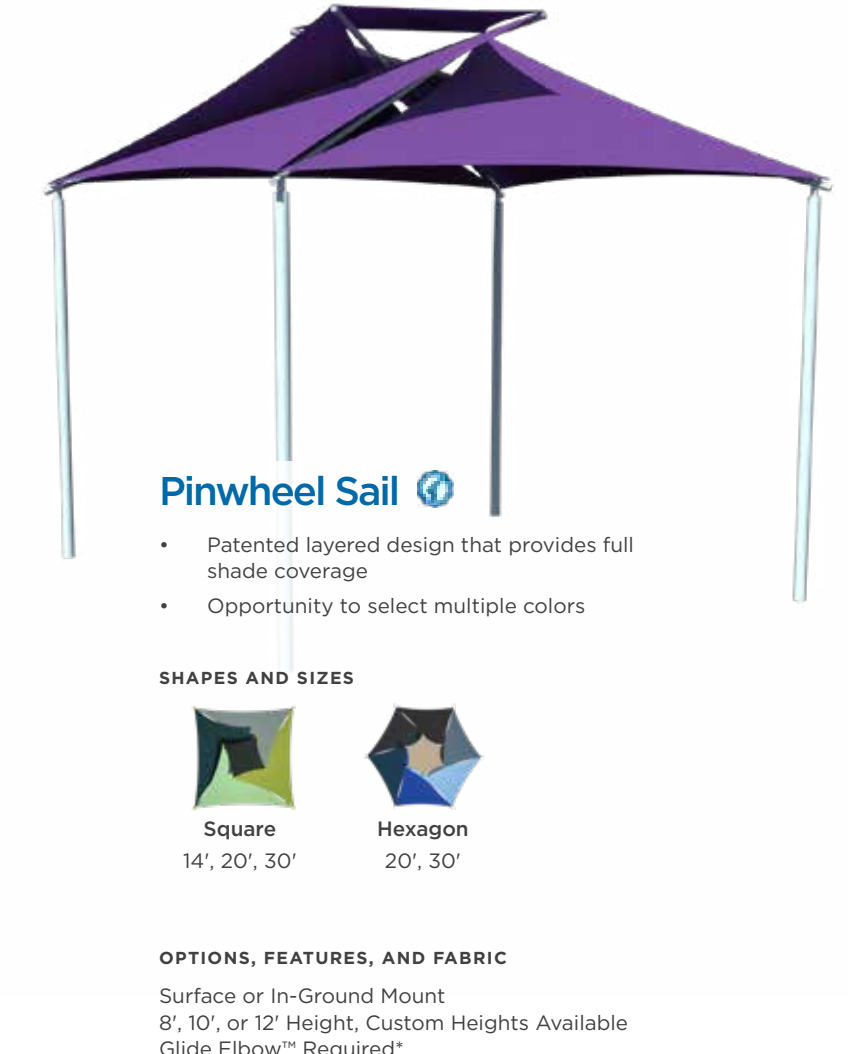

Hyperbolic Sail

- Perfect for both small and large areas
- Sails that use different attachment heights to form a three-dimensional canopy profile

SIZES

Sail size is limited to 35' per edge.

OPTIONS, FEATURES, AND FABRIC

Surface or In-Ground Mount
8', 10', or 12' Height, Custom Heights Available
Traditional or Dual Shade Fabric

For spans exceeding 35', please contact your sales representative.

Multiple Sail Shades

- Pair multiple sail shades to create a truly unique, yet simple, structure
- Provides ample coverage with a fun look

SIZES

Sail size is limited to 50' per edge.

OPTIONS, FEATURES, AND FABRIC

Surface or In-Ground Mount
8', 10', or 12' Height, Custom Heights Available
Traditional Shade or Dual Shade Fabric

For spans exceeding 50', please contact your sales representative.