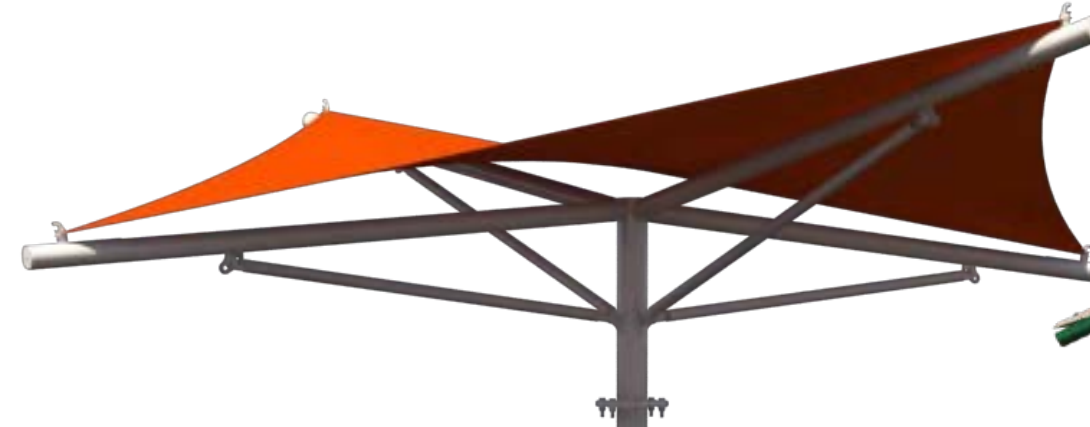

OPTIONS, FEATURES, AND FABRIC

Surface or In-Ground Mount
8', 10', or 12' Height, Custom Heights Available
With or Without Glide Elbow™
Traditional Shade Fabric

Cantilever Umbrella

- Off-center post
- Allows for the placement of site furnishings without the interference of a column

SHAPES AND SIZES

Square
8'-24'

Hexagon
8'-27'

OPTIONS, FEATURES, AND FABRIC

Surface or In-Ground Mount
8', 10', or 12' Height, Custom Heights Available
With or Without Glide Elbow™
Traditional Shade Fabric

Surface or In-Ground Mount
8', 10', or 12' Height, Custom Heights Available
With Glide Elbow™
Traditional or Dual Shade Fabric

Tilted Swivel Umbrella

- Swivel this umbrella up to 270-degrees for sun protection throughout the day
- Tilted canopy provides maximum shade

SIZES

- 12'
- 14'

FEATURES AND FABRIC

Surface Mount
8' Height
With Glide Elbow™
Traditional Shade Fabric

Swivel to Block Sun

Tilt and Swivel
During Installation

Tilt Umbrella

- Tilt and swivel this umbrella during installation for maximum sun protection based on your location
- Once installed, the canopy will not continue to swivel or tilt to different degrees