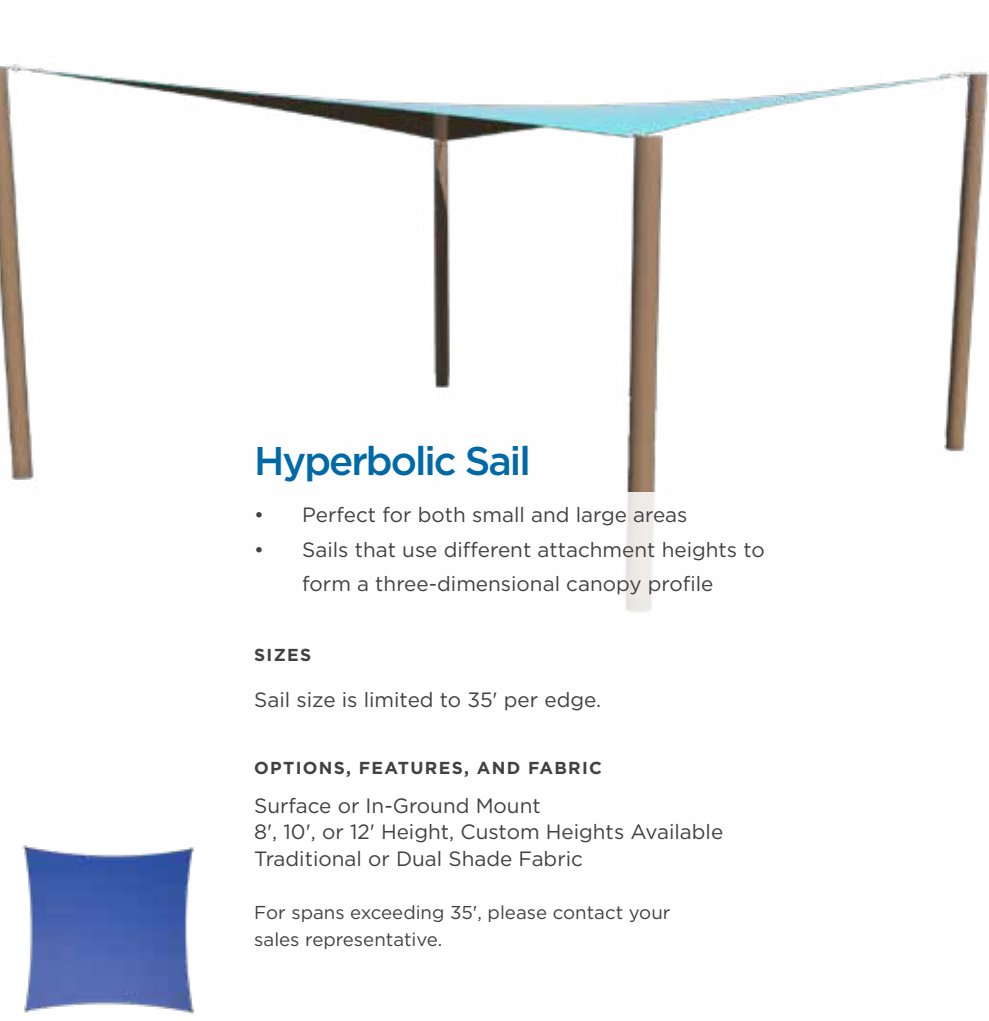

SIZES

Custom made for your location.

OPTIONS, FEATURES, AND FABRIC

Surface Mount
8', 10', or 12' Height, Custom Heights Available
Traditional Shade Fabric

Triangle Sail

- Great solution for all spaces, large or small
- Design has many practical uses — from shading picnic tables to entire pools
- Custom to every space

SIZES

Sail size is limited to 50' per edge.

OPTIONS, FEATURES, AND FABRIC

Surface or In-Ground Mount
8', 10', or 12' Height, Custom Heights Available
Traditional or Dual Shade Fabric

For spans exceeding 50', please contact your sales representative.

Hyperbolic Sail

- Perfect for both small and large areas
- Sails that use different attachment heights to form a three-dimensional canopy profile

SIZES

Sail size is limited to 35' per edge.

OPTIONS, FEATURES, AND FABRIC