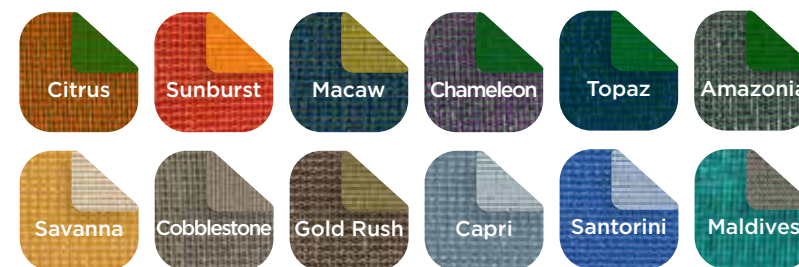

Color Options

Frame

Gloss

Matte, Textured, or Metallic

Fabric

Traditional Fabric

This option includes colors that are California Fire Marshal certified and pass the NFPA 701 or ASTM E84 tests. Select color options are flame retardant .

Dual Color Fabric

This option is available for an upcharge exclusively for our Hypar Umbrella, Triangle Sail, and Hyperbolic Sail.

Waterproof Fabric

This option is available exclusively for our Arched Cantilever, Flower, and Single Post and Cantilever Waterproof Umbrellas.