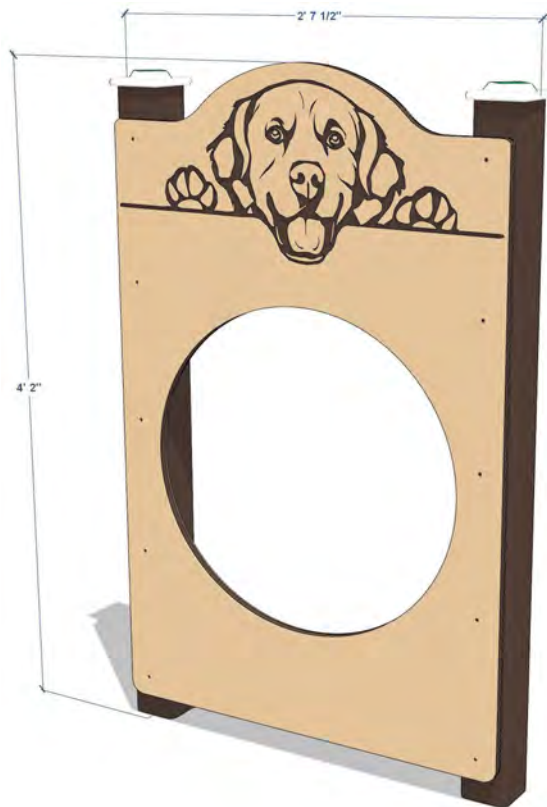

# Rover Rocker

Dimensions: 9' L x 12" W

Perfect for agility training, this canine seesaw is topped with a rubberized surface to reduce slips.

# Toto Tunnel

Rubberized walking surfaces provide a secure footing for furry friends of every size.

24"D Tunnel

30"D Tunnel

Dimensions: 3' L - Bottom of tunnel is approximately 8" from the ground

# Hound Hoop (Single)

Dimensions:  
30" W x 48" H  
Hole is 24" D

Can be installed to accommodate  
various dog sizes:

Dog Size @ Withers	Distance from Ground to Bottom of Hole Opening
10" or Less	8"
10"-18"	14"
18"+	20"

# Hound Hoop - Set of 3

Dimensions: Each panel is 30" W x 48" H  
Hole is 24" D

Our set of 3 Hound Hoops can be installed at varying heights to accommodate different breeds and levels of agility.

Shown in Blue/Yellow  
Also available in Tan/Green