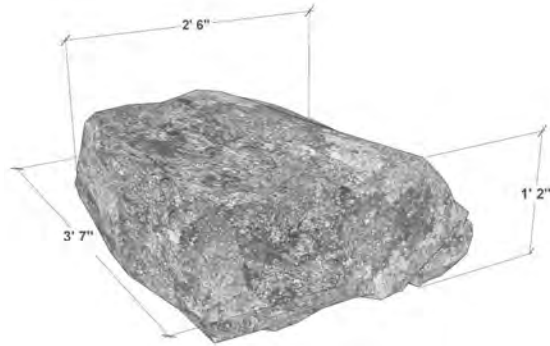

Landscape Rocks

Full, Right & Left Triangle