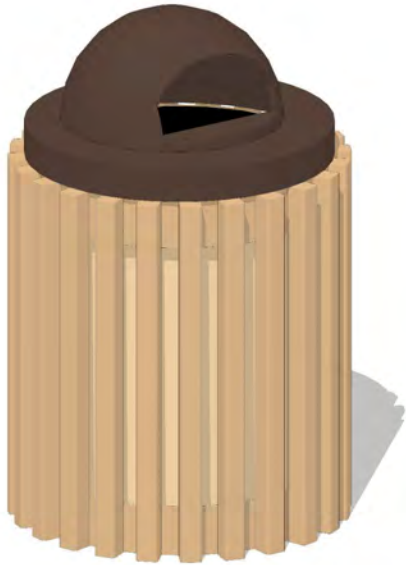

Trash Receptacles

Picket