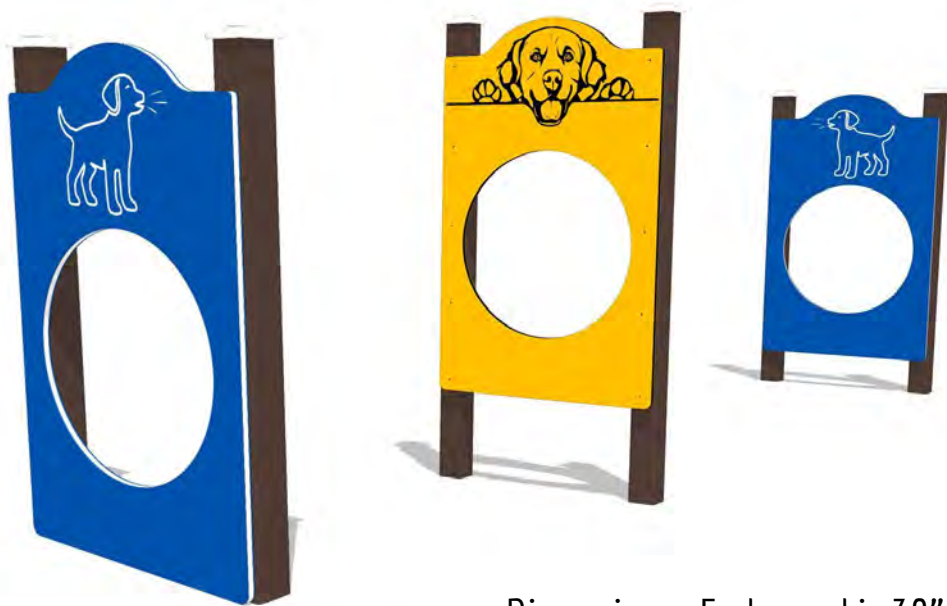

# Hound Hoop (Single)

Dimensions:  
30" W x 48" H  
Hole is 24" D

Can be installed to accommodate  
various dog sizes:

Dog Size @ Withers	Distance from Ground to Bottom of Hole Opening
10" or Less	8"
10"-18"	14"
18"+	20"

# Hound Hoop - Triple

Back View

Big or small, our Triple Hound Hoop has options for all! Install panels at varying heights to accommodate different breeds.

<b>Dog Size @ Withers</b>	<b>Distance from Ground to Bottom of Hole Opening</b>
10" or Less	8"
10"-18"	14"
18"+	20"

# Hound Hoop - Set of 3

Dimensions: Each panel is 30" W x 48" H  
Hole is 24" D

Our set of 3 Hound Hoops can be installed at varying heights to accommodate different breeds and levels of agility.

Shown in Blue/Yellow  
Also available in Tan/Green