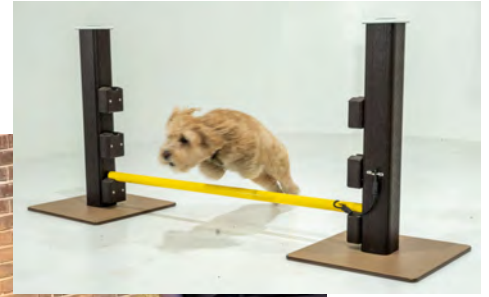

# Woof Walk

This low balance beam is topped with a rubberized surface to provide plenty of traction for your furry friend.

Dimensions: 8' L x 11- $\frac{1}{2}$ " W x 1' 4" H

# Pup Jump (Single or Set of 3)

Dimensions: Hurdles are 3' 8" W  
Pipe supports set at 8", 14" and 20" H so that heights may be adjusted for varying heights of dogs.

Supports are shallow to allow pipes to fall off when bumped, for safety. Lightweight pipes are attached with a tether.

# Rover Rocker

Dimensions: 9' L x 12" W

Perfect for agility training, this canine seesaw is topped with a rubberized surface to reduce slips.