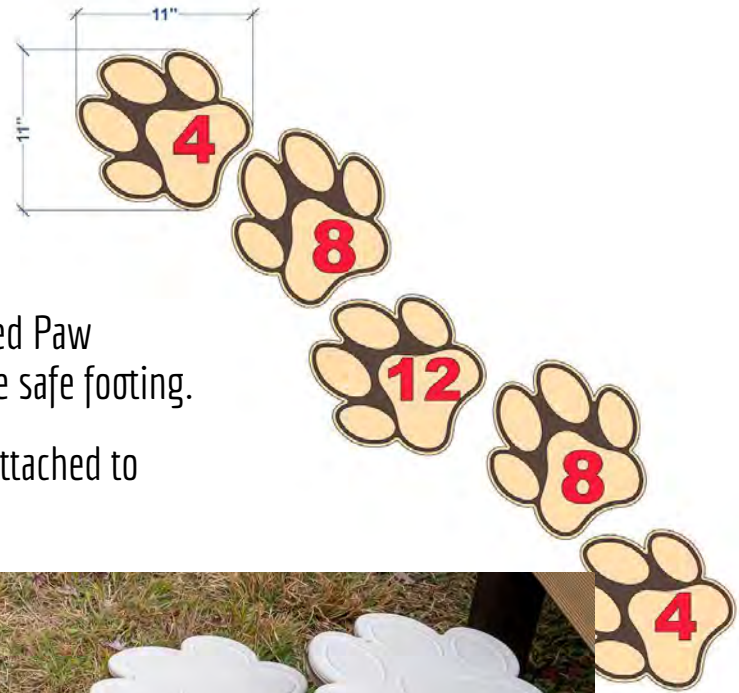

# Hound Hoop - Set of 3

Dimensions: Each panel is 30" W x 48" H  
Hole is 24" D

Our set of 3 Hound Hoops can be installed at varying heights to accommodate different breeds and levels of agility.

Shown in Blue/Yellow  
Also available in Tan/Green

Dog Size @ Withers	Distance from Ground to Bottom of Hole Opening
10" or Less	8"
10"-18"	14"
18"+	20"

# Bone Hoop

Dimensions: Panel is 70" W x 44" H  
Holes are 17" D and 24" D

Our new bone-shaped obstacle will have your canine friends jumping for joy!

# Paw Path (set of 5 or Single Paw Print)

Each stepping stool has a textured Paw Print-engraved design to provide safe footing.

Dimensions: Pad is 11" x 11", attached to posts of various heights