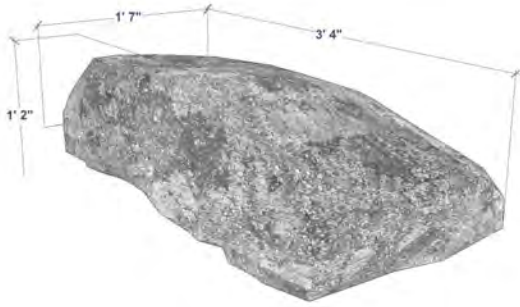

Landscape Rocks

Full, Right & Left Triangle