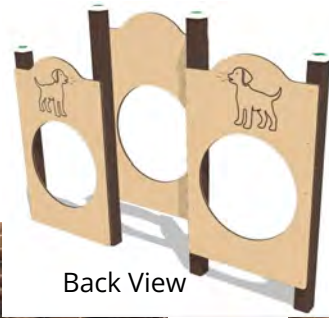

# Hound Hoop (Single)

Dimensions:  
30" W x 48" H  
Hole is 24" D

Can be installed to accommodate  
various dog sizes:

Dog Size @ Withers	Distance from Ground to Bottom of Hole Opening
10" or Less	8"
10"-18"	14"
18"+	20"

# Hound Hoop - Triple

Back View

Big or small, our Triple Hound Hoop has options for all! Install panels at varying heights to accommodate different breeds.

<b>Dog Size @ Withers</b>	<b>Distance from Ground to Bottom of Hole Opening</b>
10" or Less	8"
10"-18"	14"
18"+	20"

# Hound Hoop - Set of 3

Dimensions: Each panel is 30" W x 48" H  
Hole is 24" D

Our set of 3 Hound Hoops can be installed at varying heights to accommodate different breeds and levels of agility.

Shown in Blue/Yellow  
Also available in Tan/Green